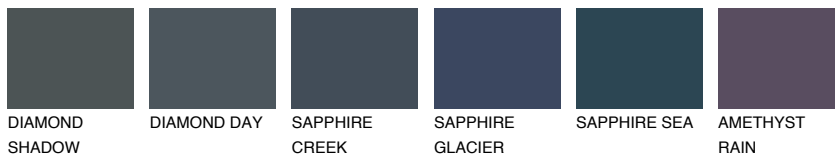

COLOUR DETAILS

STROMBOLI5 ST5

☀ 28% **TSR 24%**

Matching colours

COLOURS

INTENSE

For more information on plasters and paints, go to www.ceresit.it

*The presented colours refer to plasters and paints offered by Ceresit. Due to the use of digital techniques, the presented colours might not represent the original ones, thus they cannot be considered as a reliable colour presentation. We recommend checking the authentic colour samples.