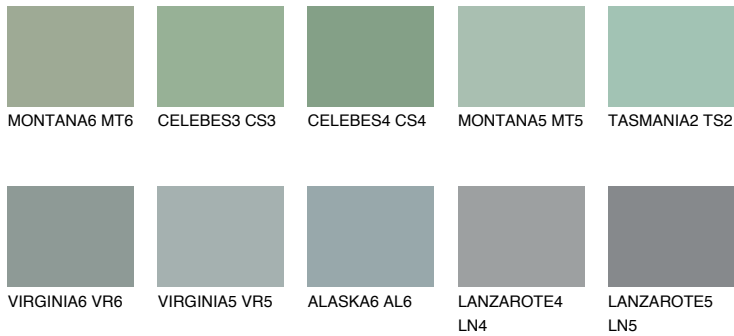

COLOUR DETAILS

STROMBOLI5 ST5

☀ 28% **TSR 24%**

Matching colours

COLOURS

INTENSE

For more information on plasters and paints, go to www.ceresit.it

*The presented colours refer to plasters and paints offered by Ceresit. Due to the use of digital techniques, the presented colours might not represent the original ones, thus they cannot be considered as a reliable colour presentation. We recommend checking the authentic colour samples.