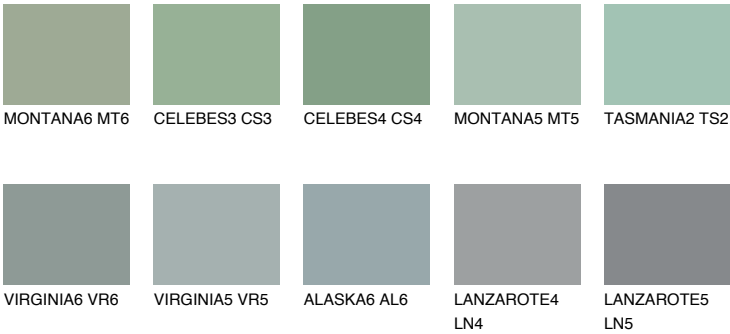

STROMBOLI5 ST5

☀️ 28% **TSR 24%**

Matching colours

COLOURS

INTENSE

For more information on plasters and paints, go to www.ceresit.it

*The presented colours refer to plasters and paints offered by Ceresit. Due to the use of digital techniques, the presented colours might not represent the original ones, thus they cannot be considered as a reliable colour presentation. We recommend checking the authentic colour samples.