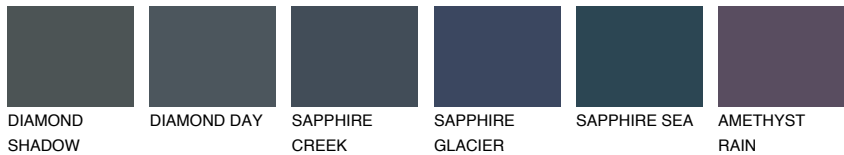

COLOUR DETAILS

STROMBOLI5 ST5

☀ 28% **TSR 24%**

Matching colours

COLOURS

INTENSE

For more information on plasters and paints, go to www.ceresit.it

*The presented colours refer to plasters and paints offered by Ceresit. Due to the use of digital techniques, the presented colours might not represent the original ones, thus they cannot be considered as a reliable colour presentation. We recommend checking the authentic colour samples.