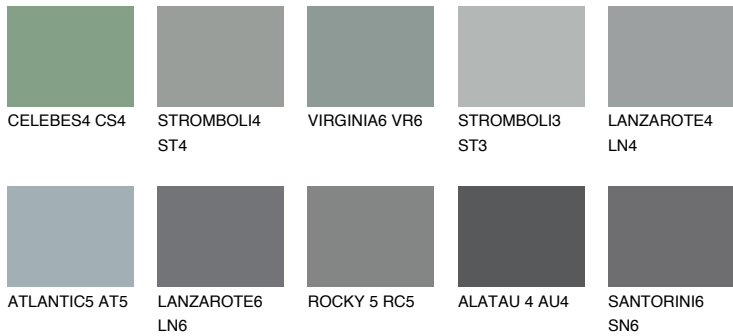

COLOUR DETAILS

STROMBOLI6 ST6

☀ 22% **TSR** 19%

Matching colours

COLOURS

INTENSE

For more information on plasters and paints, go to www.ceresit.it

*The presented colours refer to plasters and paints offered by Ceresit. Due to the use of digital techniques, the presented colours might not represent the original ones, thus they cannot be considered as a reliable colour presentation. We recommend checking the authentic colour samples.