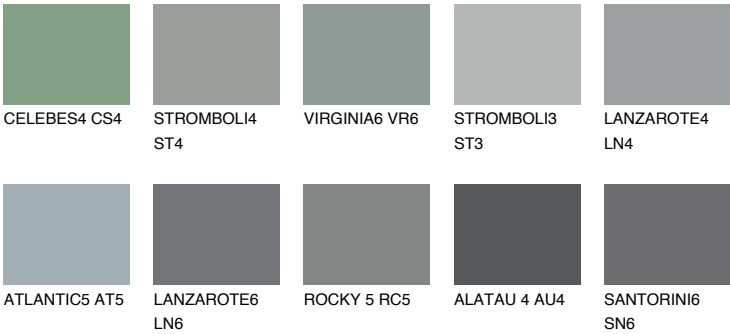

STROMBOLI6 ST6

22% **TSR** 19%

Matching colours

COLOURS

INTENSE

For more information on plasters and paints, go to www.ceresit.it

*The presented colours refer to plasters and paints offered by Ceresit. Due to the use of digital techniques, the presented colours might not represent the original ones, thus they cannot be considered as a reliable colour presentation. We recommend checking the authentic colour samples.