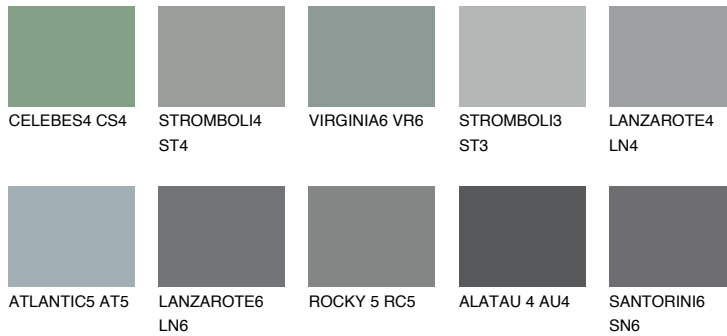

STROMBOLI6 ST6

☀️ 22% **TSR** 19%

Matching colours

COLOURS

INTENSE

For more information on plasters and paints, go to www.ceresit.it

*The presented colours refer to plasters and paints offered by Ceresit. Due to the use of digital techniques, the presented colours might not represent the original ones, thus they cannot be considered as a reliable colour presentation. We recommend checking the authentic colour samples.