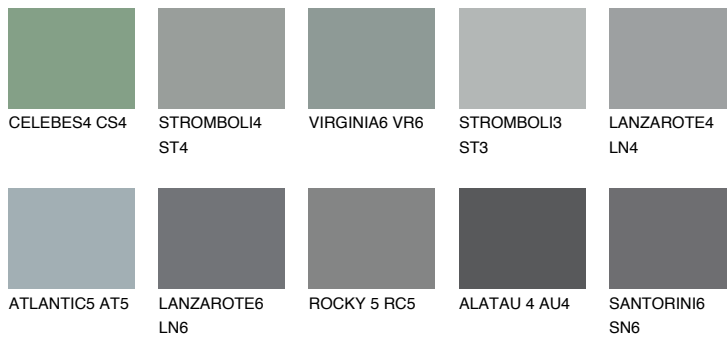

COLOUR DETAILS

STROMBOLI6 ST6

☀ 22% **TSR** 19%

Matching colours

COLOURS

INTENSE

For more information on plasters and paints, go to www.ceresit.it

*The presented colours refer to plasters and paints offered by Ceresit. Due to the use of digital techniques, the presented colours might not represent the original ones, thus they cannot be considered as a reliable colour presentation. We recommend checking the authentic colour samples.