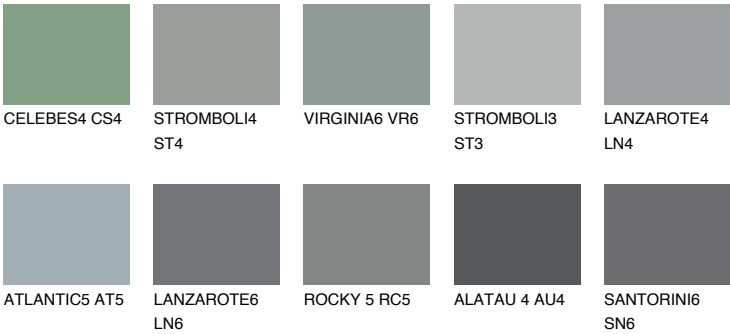

## STROMBOLI6 ST6

☀ 22%    **TSR** 19%

### Matching colours

#### COLOURS

#### INTENSE

For more information on plasters and paints, go to [www.ceresit.it](http://www.ceresit.it)

\*The presented colours refer to plasters and paints offered by Ceresit. Due to the use of digital techniques, the presented colours might not represent the original ones, thus they cannot be considered as a reliable colour presentation. We recommend checking the authentic colour samples.