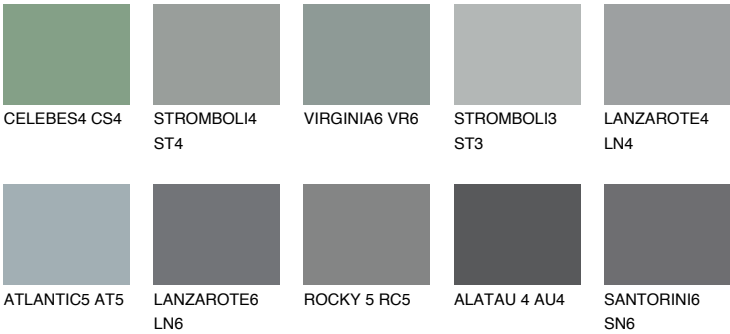

STROMBOLI6 ST6

☀ 22% **TSR** 19%

Matching colours

COLOURS

INTENSE

For more information on plasters and paints, go to www.ceresit.it

*The presented colours refer to plasters and paints offered by Ceresit. Due to the use of digital techniques, the presented colours might not represent the original ones, thus they cannot be considered as a reliable colour presentation. We recommend checking the authentic colour samples.