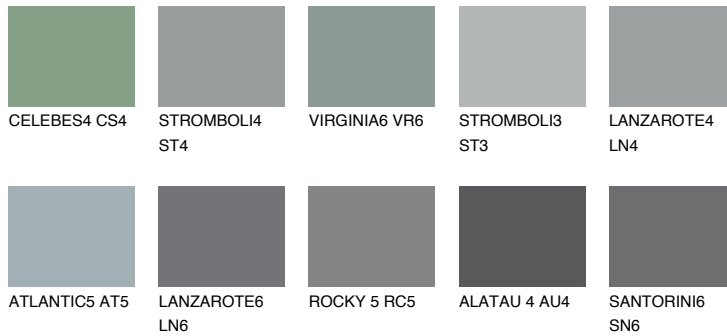

COLOUR DETAILS

STROMBOLI6 ST6

☀ 22% **TSR** 19%

Matching colours

COLOURS

INTENSE

For more information on plasters and paints, go to www.ceresit.it

*The presented colours refer to plasters and paints offered by Ceresit. Due to the use of digital techniques, the presented colours might not represent the original ones, thus they cannot be considered as a reliable colour presentation. We recommend checking the authentic colour samples.