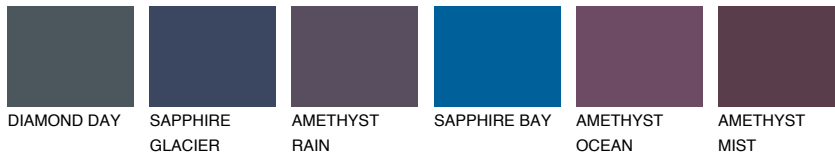

COLOUR DETAILS

STROMBOLI6 ST6

☀ 22% **TSR** 19%

Matching colours

COLOURS

INTENSE

For more information on plasters and paints, go to www.ceresit.it

*The presented colours refer to plasters and paints offered by Ceresit. Due to the use of digital techniques, the presented colours might not represent the original ones, thus they cannot be considered as a reliable colour presentation. We recommend checking the authentic colour samples.