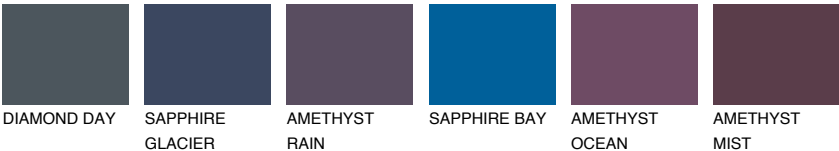

STROMBOLI6 ST6

☀ 22% **TSR** 19%

Matching colours

COLOURS

INTENSE

For more information on plasters and paints, go to www.ceresit.it

*The presented colours refer to plasters and paints offered by Ceresit. Due to the use of digital techniques, the presented colours might not represent the original ones, thus they cannot be considered as a reliable colour presentation. We recommend checking the authentic colour samples.