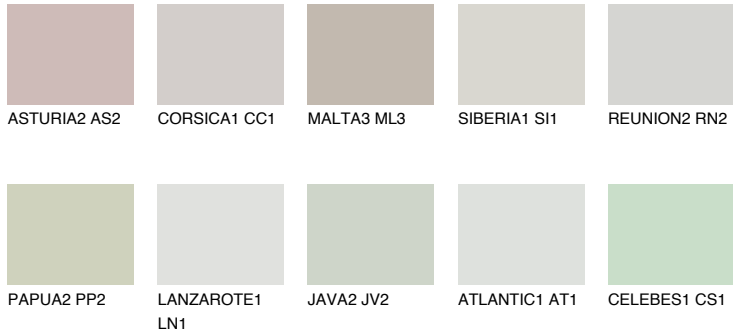

COLOUR DETAILS

SANTORINI1 SN1

69% TSR 62%

Matching colours

COLOURS

INTENSE

For more information on plasters and paints, go to www.ceresit.it

*The presented colours refer to plasters and paints offered by Ceresit. Due to the use of digital techniques, the presented colours might not represent the original ones, thus they cannot be considered as a reliable colour presentation. We recommend checking the authentic colour samples.