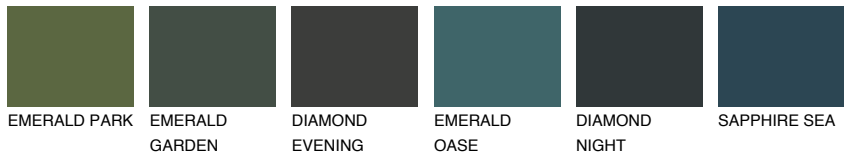

COLOUR DETAILS

SANTORINI1 SN1

69% TSR 62%

Matching colours

COLOURS

INTENSE

For more information on plasters and paints, go to www.ceresit.it

*The presented colours refer to plasters and paints offered by Ceresit. Due to the use of digital techniques, the presented colours might not represent the original ones, thus they cannot be considered as a reliable colour presentation. We recommend checking the authentic colour samples.