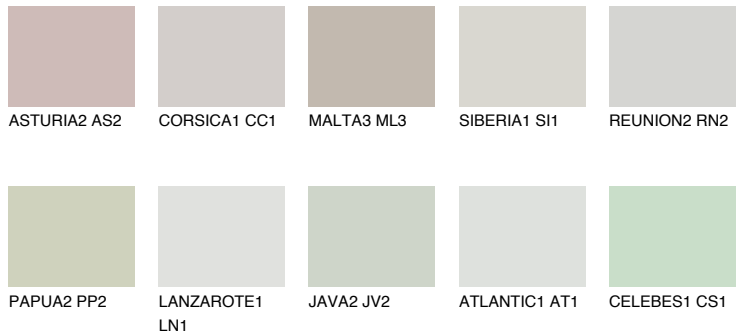

SANTORINI1 SN1

69% **TSR** 62%

Matching colours

COLOURS

INTENSE

For more information on plasters and paints, go to www.ceresit.it

*The presented colours refer to plasters and paints offered by Ceresit. Due to the use of digital techniques, the presented colours might not represent the original ones, thus they cannot be considered as a reliable colour presentation. We recommend checking the authentic colour samples.