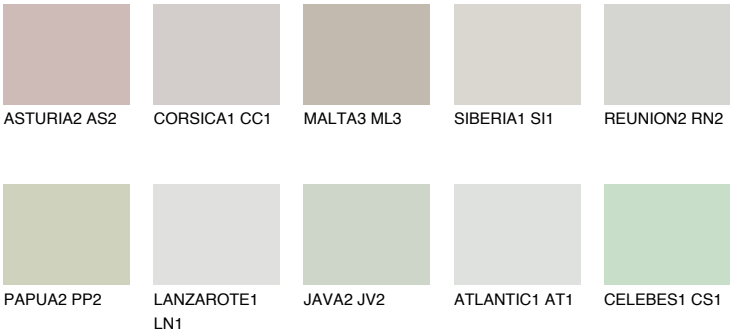

SANTORINI1 SN1

69% TSR 62%

Matching colours

COLOURS

INTENSE

For more information on plasters and paints, go to www.ceresit.it

*The presented colours refer to plasters and paints offered by Ceresit. Due to the use of digital techniques, the presented colours might not represent the original ones, thus they cannot be considered as a reliable colour presentation. We recommend checking the authentic colour samples.