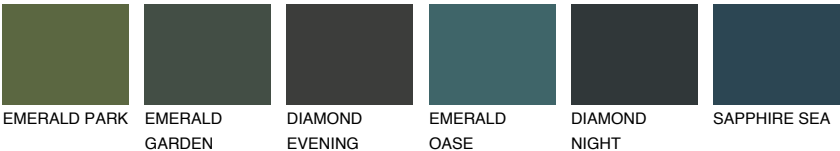

SANTORINI1 SN1

69% TSR 62%

Matching colours

COLOURS

INTENSE

For more information on plasters and paints, go to www.ceresit.it

*The presented colours refer to plasters and paints offered by Ceresit. Due to the use of digital techniques, the presented colours might not represent the original ones, thus they cannot be considered as a reliable colour presentation. We recommend checking the authentic colour samples.