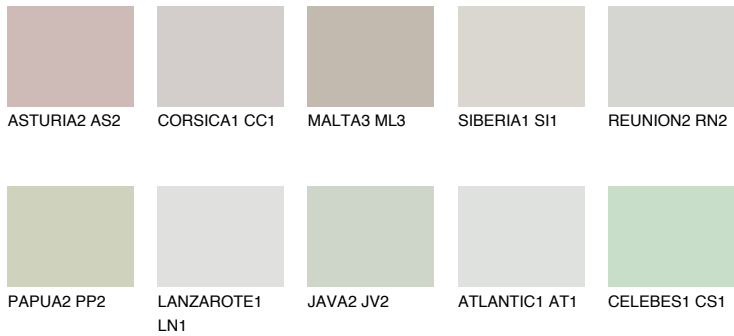

COLOUR DETAILS

SANTORINI1 SN1

69% TSR 62%

Matching colours

COLOURS

INTENSE

For more information on plasters and paints, go to www.ceresit.it

*The presented colours refer to plasters and paints offered by Ceresit. Due to the use of digital techniques, the presented colours might not represent the original ones, thus they cannot be considered as a reliable colour presentation. We recommend checking the authentic colour samples.