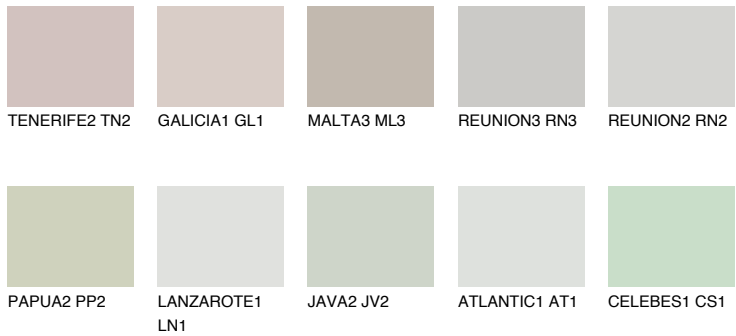

COLOUR DETAILS

SANTORINI2 SN2

53% TSR 49%

Matching colours

COLOURS

INTENSE

For more information on plasters and paints, go to www.ceresit.it

*The presented colours refer to plasters and paints offered by Ceresit. Due to the use of digital techniques, the presented colours might not represent the original ones, thus they cannot be considered as a reliable colour presentation. We recommend checking the authentic colour samples.