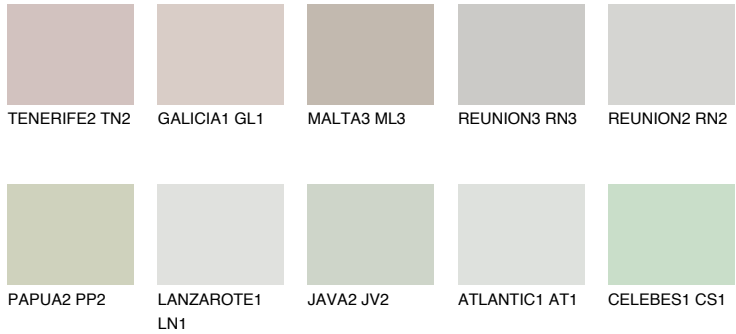

COLOUR DETAILS

SANTORINI2 SN2

53% TSR 49%

Matching colours

COLOURS

INTENSE

For more information on plasters and paints, go to www.ceresit.it

*The presented colours refer to plasters and paints offered by Ceresit. Due to the use of digital techniques, the presented colours might not represent the original ones, thus they cannot be considered as a reliable colour presentation. We recommend checking the authentic colour samples.