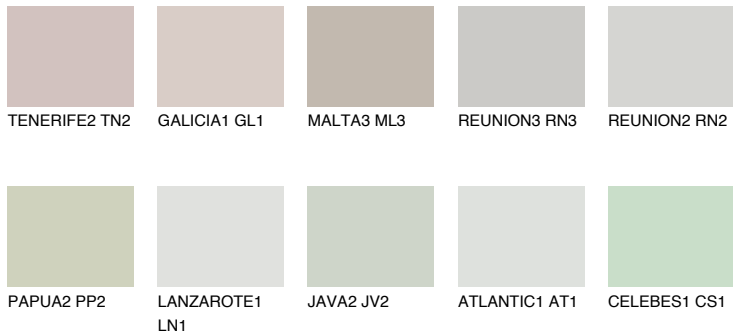

COLOUR DETAILS

SANTORINI2 SN2

53% TSR 49%

Matching colours

COLOURS

INTENSE

For more information on plasters and paints, go to www.ceresit.it

*The presented colours refer to plasters and paints offered by Ceresit. Due to the use of digital techniques, the presented colours might not represent the original ones, thus they cannot be considered as a reliable colour presentation. We recommend checking the authentic colour samples.