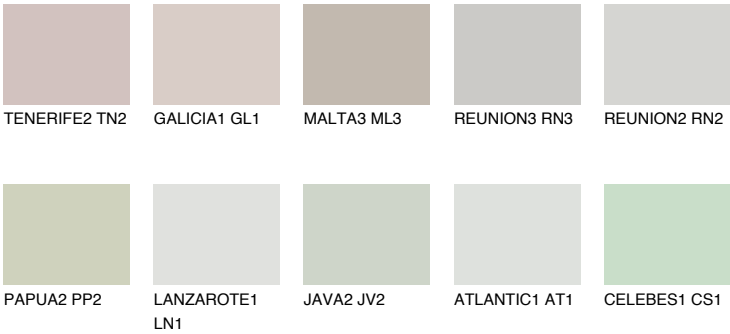

SANTORINI2 SN2

53% TSR 49%

Matching colours

COLOURS

INTENSE

For more information on plasters and paints, go to www.ceresit.it

*The presented colours refer to plasters and paints offered by Ceresit. Due to the use of digital techniques, the presented colours might not represent the original ones, thus they cannot be considered as a reliable colour presentation. We recommend checking the authentic colour samples.