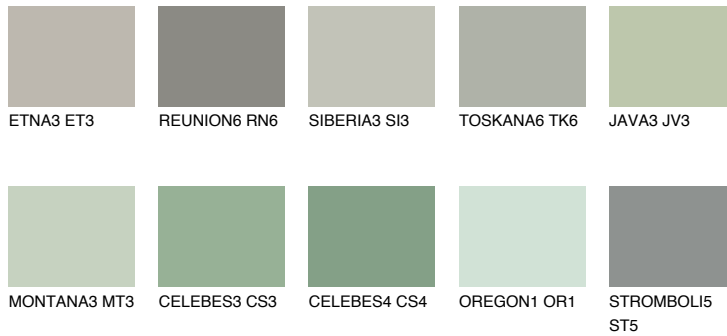

COLOUR DETAILS

SANTORINI3 SN3

41% TSR 35%

Matching colours

COLOURS

INTENSE

For more information on plasters and paints, go to www.ceresit.it

*The presented colours refer to plasters and paints offered by Ceresit. Due to the use of digital techniques, the presented colours might not represent the original ones, thus they cannot be considered as a reliable colour presentation. We recommend checking the authentic colour samples.