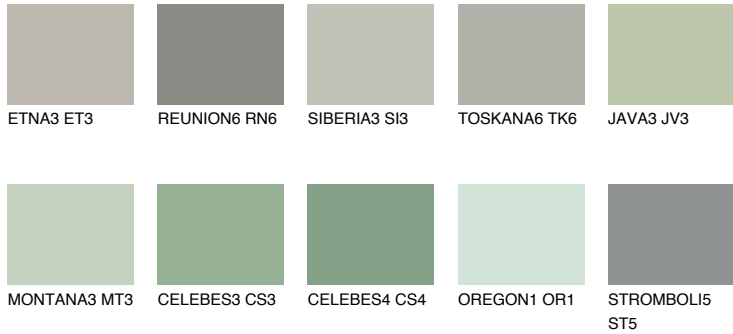

COLOUR DETAILS

SANTORINI3 SN3

41% TSR 35%

Matching colours

COLOURS

INTENSE

For more information on plasters and paints, go to www.ceresit.it

*The presented colours refer to plasters and paints offered by Ceresit. Due to the use of digital techniques, the presented colours might not represent the original ones, thus they cannot be considered as a reliable colour presentation. We recommend checking the authentic colour samples.