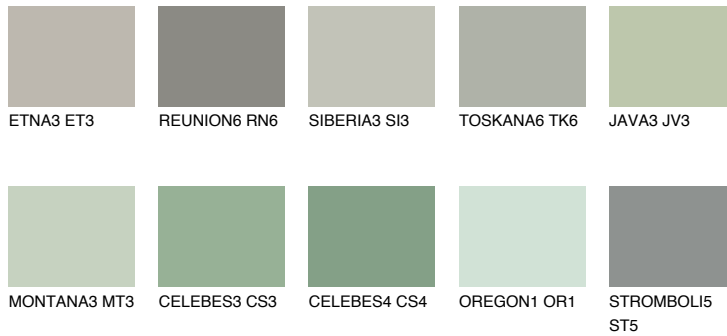

COLOUR DETAILS

SANTORINI3 SN3

41% **TSR** 35%

Matching colours

COLOURS

INTENSE

For more information on plasters and paints, go to www.ceresit.it

*The presented colours refer to plasters and paints offered by Ceresit. Due to the use of digital techniques, the presented colours might not represent the original ones, thus they cannot be considered as a reliable colour presentation. We recommend checking the authentic colour samples.