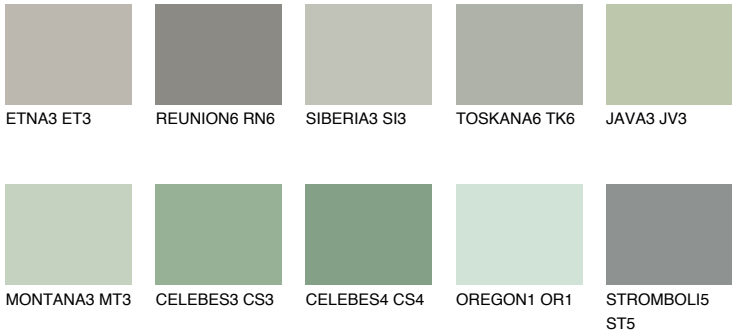

COLOUR DETAILS

SANTORINI3 SN3

41% **TSR** 35%

Matching colours

COLOURS

INTENSE

For more information on plasters and paints, go to www.ceresit.it

*The presented colours refer to plasters and paints offered by Ceresit. Due to the use of digital techniques, the presented colours might not represent the original ones, thus they cannot be considered as a reliable colour presentation. We recommend checking the authentic colour samples.