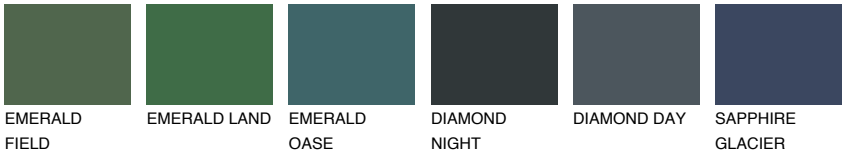

COLOUR DETAILS

SANTORINI3 SN3

41% **TSR** 35%

Matching colours

COLOURS

INTENSE

For more information on plasters and paints, go to www.ceresit.it

*The presented colours refer to plasters and paints offered by Ceresit. Due to the use of digital techniques, the presented colours might not represent the original ones, thus they cannot be considered as a reliable colour presentation. We recommend checking the authentic colour samples.