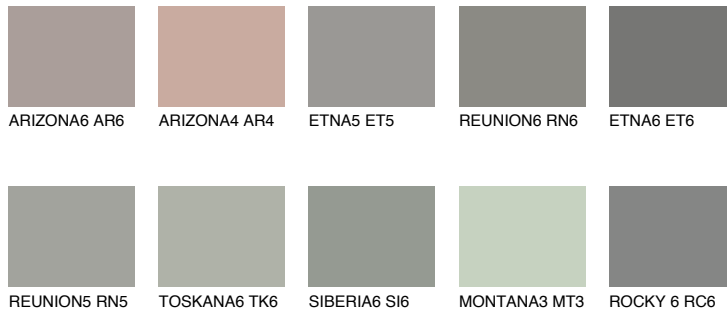

COLOUR DETAILS

SANTORINI4 SN4

☀️ 30% **TSR** 25%

Matching colours

COLOURS

INTENSE

For more information on plasters and paints, go to www.ceresit.it

*The presented colours refer to plasters and paints offered by Ceresit. Due to the use of digital techniques, the presented colours might not represent the original ones, thus they cannot be considered as a reliable colour presentation. We recommend checking the authentic colour samples.