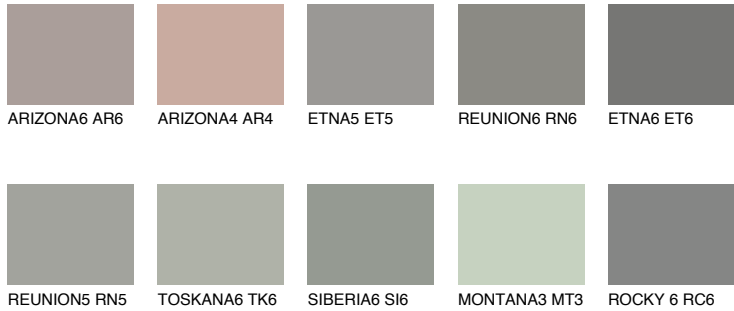

COLOUR DETAILS

SANTORINI4 SN4

30% TSR 25%

Matching colours

COLOURS

INTENSE

For more information on plasters and paints, go to www.ceresit.it

*The presented colours refer to plasters and paints offered by Ceresit. Due to the use of digital techniques, the presented colours might not represent the original ones, thus they cannot be considered as a reliable colour presentation. We recommend checking the authentic colour samples.