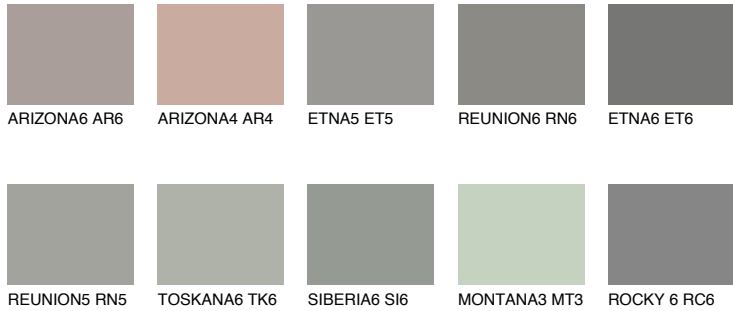

COLOUR DETAILS

SANTORINI4 SN4

☀️ 30% **TSR** 25%

Matching colours

COLOURS

INTENSE

For more information on plasters and paints, go to www.ceresit.it

*The presented colours refer to plasters and paints offered by Ceresit. Due to the use of digital techniques, the presented colours might not represent the original ones, thus they cannot be considered as a reliable colour presentation. We recommend checking the authentic colour samples.