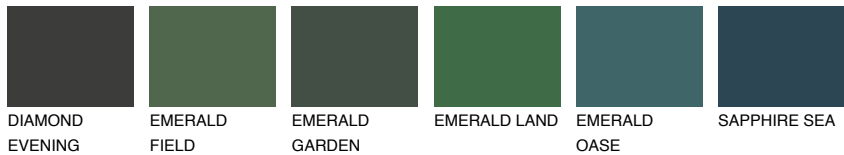

COLOUR DETAILS

SANTORINI4 SN4

☀ 30%   **TSR** 25%

Matching colours

COLOURS

INTENSE

For more information on plasters and paints, go to www.ceresit.it

*The presented colours refer to plasters and paints offered by Ceresit. Due to the use of digital techniques, the presented colours might not represent the original ones, thus they cannot be considered as a reliable colour presentation. We recommend checking the authentic colour samples.