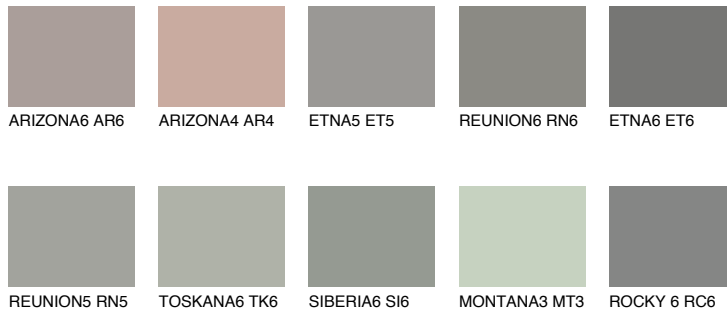

COLOUR DETAILS

SANTORINI4 SN4

30% TSR 25%

Matching colours

COLOURS

INTENSE

For more information on plasters and paints, go to www.ceresit.it

*The presented colours refer to plasters and paints offered by Ceresit. Due to the use of digital techniques, the presented colours might not represent the original ones, thus they cannot be considered as a reliable colour presentation. We recommend checking the authentic colour samples.