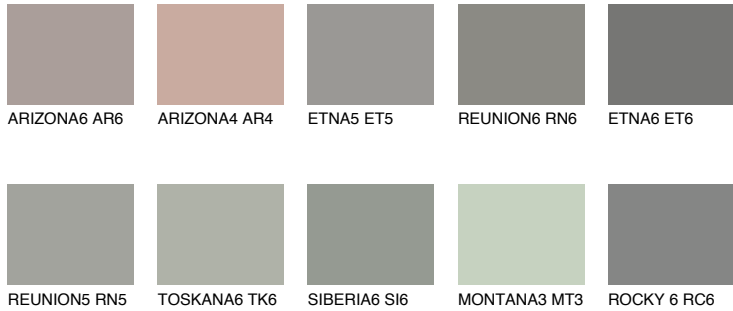

COLOUR DETAILS

SANTORINI4 SN4

30% TSR 25%

Matching colours

COLOURS

INTENSE

For more information on plasters and paints, go to www.ceresit.it

*The presented colours refer to plasters and paints offered by Ceresit. Due to the use of digital techniques, the presented colours might not represent the original ones, thus they cannot be considered as a reliable colour presentation. We recommend checking the authentic colour samples.