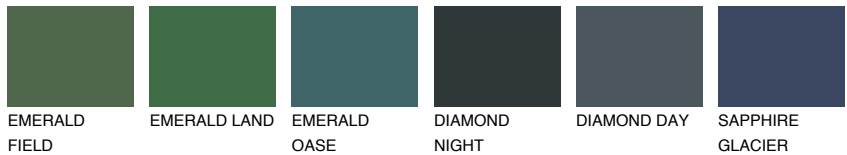

COLOUR DETAILS

SANTORINI5 SN5

☀ 25% **TSR** 20%

Matching colours

COLOURS

INTENSE

For more information on plasters and paints, go to www.ceresit.it

*The presented colours refer to plasters and paints offered by Ceresit. Due to the use of digital techniques, the presented colours might not represent the original ones, thus they cannot be considered as a reliable colour presentation. We recommend checking the authentic colour samples.