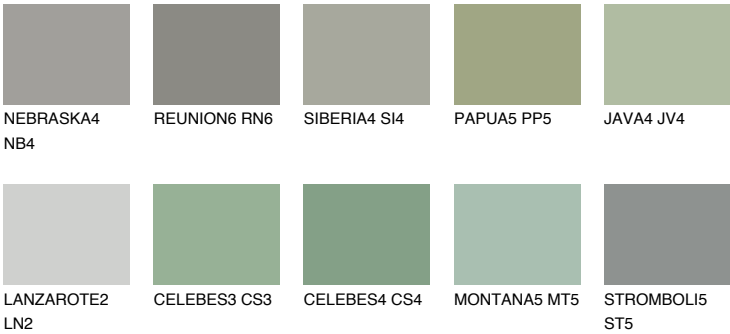

## SANTORINI5 SN5

☀ 25%    **TSR** 20%

### Matching colours

#### COLOURS

#### INTENSE

For more information on plasters and paints, go to [www.ceresit.it](http://www.ceresit.it)

\*The presented colours refer to plasters and paints offered by Ceresit. Due to the use of digital techniques, the presented colours might not represent the original ones, thus they cannot be considered as a reliable colour presentation. We recommend checking the authentic colour samples.