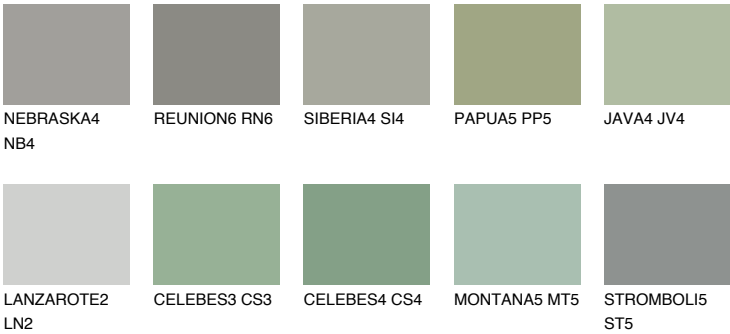

SANTORINI5 SN5

☀ 25% **TSR** 20%

Matching colours

COLOURS

INTENSE

For more information on plasters and paints, go to www.ceresit.it

*The presented colours refer to plasters and paints offered by Ceresit. Due to the use of digital techniques, the presented colours might not represent the original ones, thus they cannot be considered as a reliable colour presentation. We recommend checking the authentic colour samples.