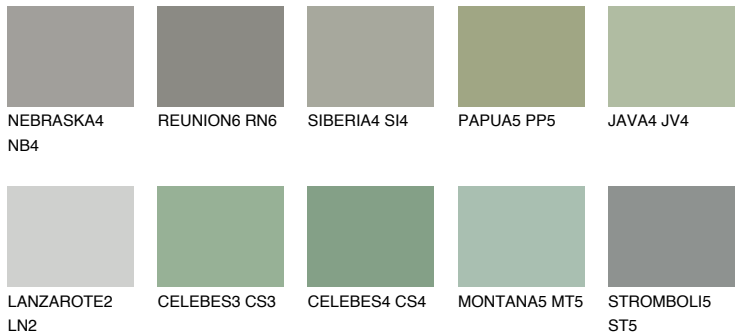

COLOUR DETAILS

SANTORINI5 SN5

☀ 25% **TSR** 20%

Matching colours

COLOURS

INTENSE

For more information on plasters and paints, go to www.ceresit.it

*The presented colours refer to plasters and paints offered by Ceresit. Due to the use of digital techniques, the presented colours might not represent the original ones, thus they cannot be considered as a reliable colour presentation. We recommend checking the authentic colour samples.