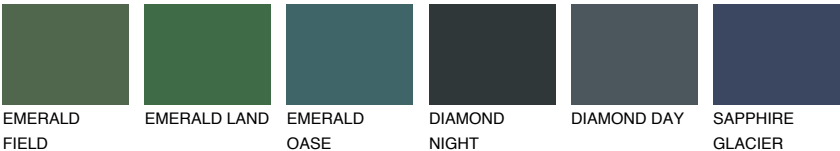

SANTORINI5 SN5

☀ 25% **TSR** 20%

Matching colours

COLOURS

INTENSE

For more information on plasters and paints, go to www.ceresit.it

*The presented colours refer to plasters and paints offered by Ceresit. Due to the use of digital techniques, the presented colours might not represent the original ones, thus they cannot be considered as a reliable colour presentation. We recommend checking the authentic colour samples.