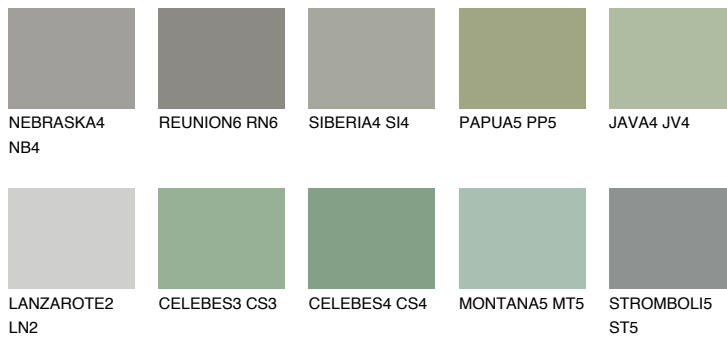

COLOUR DETAILS

SANTORINI5 SN5

☀ 25% **TSR** 20%

Matching colours

COLOURS

INTENSE

For more information on plasters and paints, go to www.ceresit.it

*The presented colours refer to plasters and paints offered by Ceresit. Due to the use of digital techniques, the presented colours might not represent the original ones, thus they cannot be considered as a reliable colour presentation. We recommend checking the authentic colour samples.