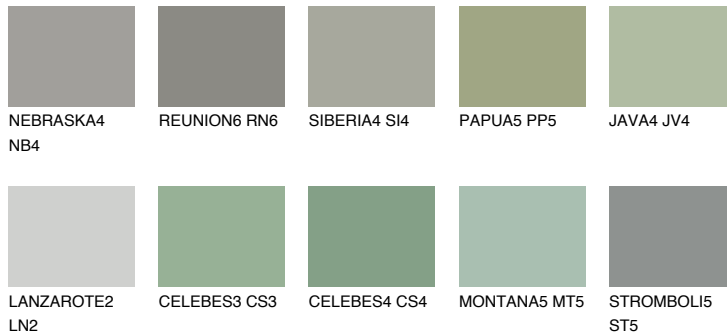

COLOUR DETAILS

SANTORINI5 SN5

☀ 25% **TSR** 20%

Matching colours

COLOURS

INTENSE

For more information on plasters and paints, go to www.ceresit.it

*The presented colours refer to plasters and paints offered by Ceresit. Due to the use of digital techniques, the presented colours might not represent the original ones, thus they cannot be considered as a reliable colour presentation. We recommend checking the authentic colour samples.