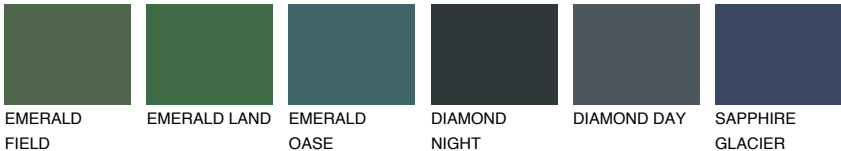

SANTORINI5 SN5

☀ 25% **TSR** 20%

Matching colours

COLOURS

INTENSE

For more information on plasters and paints, go to www.ceresit.it

*The presented colours refer to plasters and paints offered by Ceresit. Due to the use of digital techniques, the presented colours might not represent the original ones, thus they cannot be considered as a reliable colour presentation. We recommend checking the authentic colour samples.