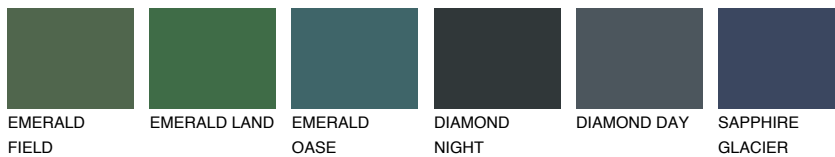

COLOUR DETAILS

SANTORINI5 SN5

☀ 25% **TSR** 20%

Matching colours

COLOURS

INTENSE

For more information on plasters and paints, go to www.ceresit.it

*The presented colours refer to plasters and paints offered by Ceresit. Due to the use of digital techniques, the presented colours might not represent the original ones, thus they cannot be considered as a reliable colour presentation. We recommend checking the authentic colour samples.