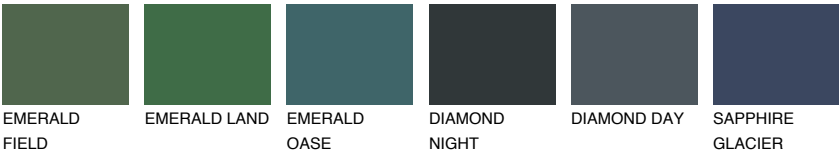

SANTORINI5 SN5

☀ 25% **TSR** 20%

Matching colours

COLOURS

INTENSE

For more information on plasters and paints, go to www.ceresit.it

*The presented colours refer to plasters and paints offered by Ceresit. Due to the use of digital techniques, the presented colours might not represent the original ones, thus they cannot be considered as a reliable colour presentation. We recommend checking the authentic colour samples.