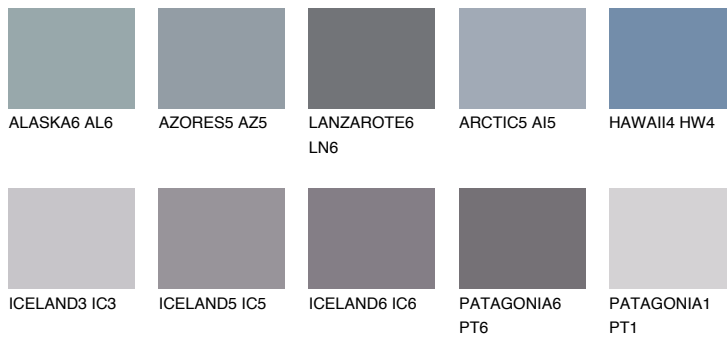

COLOUR DETAILS

SANTORINI6 SN6

16% TSR 14%

Matching colours

COLOURS

INTENSE

For more information on plasters and paints, go to www.ceresit.it

*The presented colours refer to plasters and paints offered by Ceresit. Due to the use of digital techniques, the presented colours might not represent the original ones, thus they cannot be considered as a reliable colour presentation. We recommend checking the authentic colour samples.