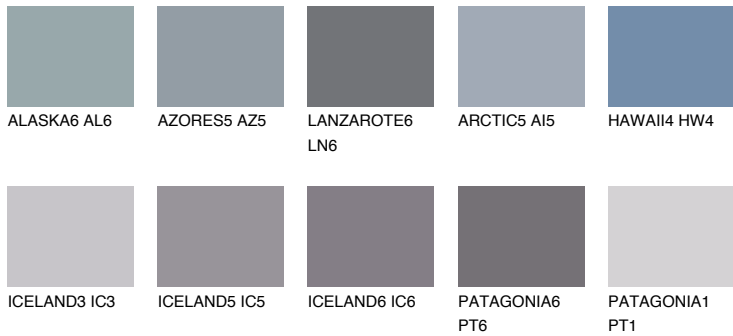

COLOUR DETAILS

SANTORINI6 SN6

16% TSR 14%

Matching colours

COLOURS

INTENSE

For more information on plasters and paints, go to www.ceresit.it

*The presented colours refer to plasters and paints offered by Ceresit. Due to the use of digital techniques, the presented colours might not represent the original ones, thus they cannot be considered as a reliable colour presentation. We recommend checking the authentic colour samples.