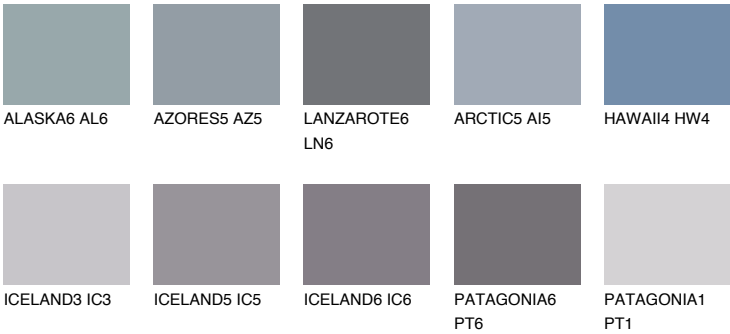

SANTORINI6 SN6

16% TSR 14%

Matching colours

COLOURS

INTENSE

For more information on plasters and paints, go to www.ceresit.it

*The presented colours refer to plasters and paints offered by Ceresit. Due to the use of digital techniques, the presented colours might not represent the original ones, thus they cannot be considered as a reliable colour presentation. We recommend checking the authentic colour samples.