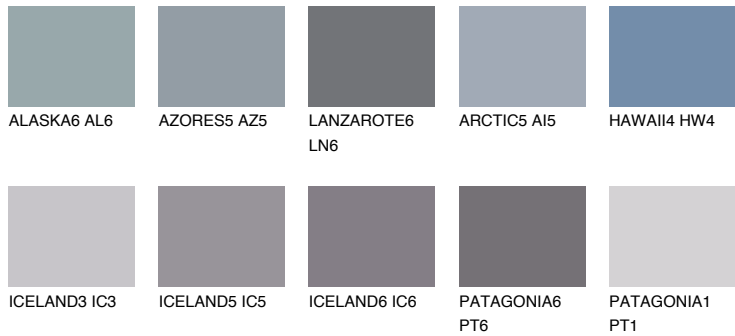

COLOUR DETAILS

SANTORINI6 SN6

16% TSR 14%

Matching colours

COLOURS

INTENSE

For more information on plasters and paints, go to www.ceresit.it

*The presented colours refer to plasters and paints offered by Ceresit. Due to the use of digital techniques, the presented colours might not represent the original ones, thus they cannot be considered as a reliable colour presentation. We recommend checking the authentic colour samples.