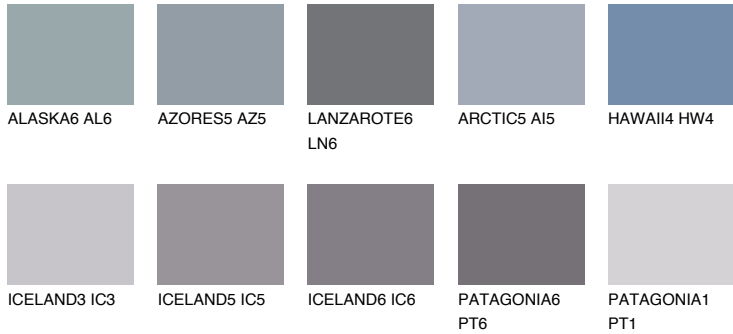

COLOUR DETAILS

SANTORINI6 SN6

16% TSR 14%

Matching colours

COLOURS

INTENSE

For more information on plasters and paints, go to www.ceresit.it

*The presented colours refer to plasters and paints offered by Ceresit. Due to the use of digital techniques, the presented colours might not represent the original ones, thus they cannot be considered as a reliable colour presentation. We recommend checking the authentic colour samples.