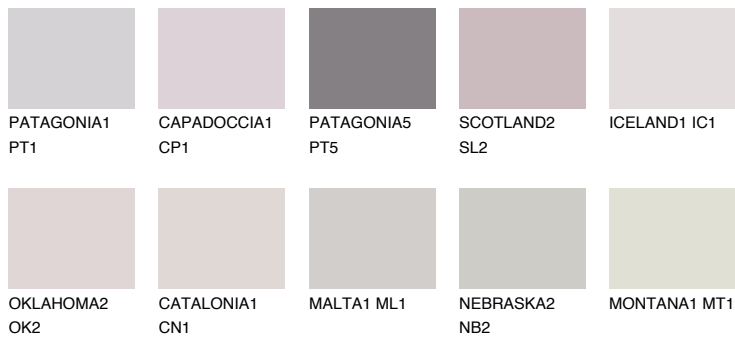

# COLOUR DETAILS

### Matching colours

#### COLOURS

#### INTENSE

For more information on plasters and paints, go to [www.ceresit.it](http://www.ceresit.it)

\*The presented colours refer to plasters and paints offered by Ceresit. Due to the use of digital techniques, the presented colours might not represent the original ones, thus they cannot be considered as a reliable colour presentation. We recommend checking the authentic colour samples.