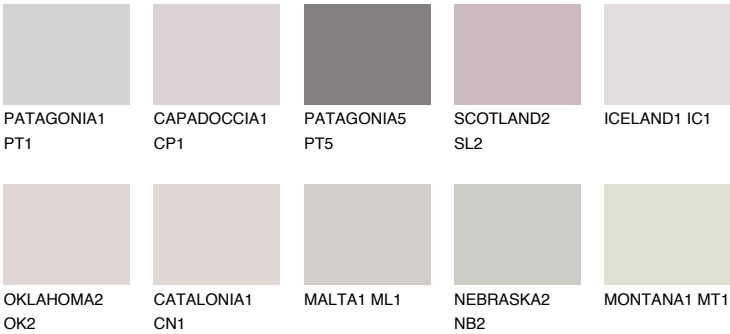

SCOTLAND1 SL1

64% **TSR** 68%

Matching colours

COLOURS

INTENSE

For more information on plasters and paints, go to www.ceresit.it

*The presented colours refer to plasters and paints offered by Ceresit. Due to the use of digital techniques, the presented colours might not represent the original ones, thus they cannot be considered as a reliable colour presentation. We recommend checking the authentic colour samples.