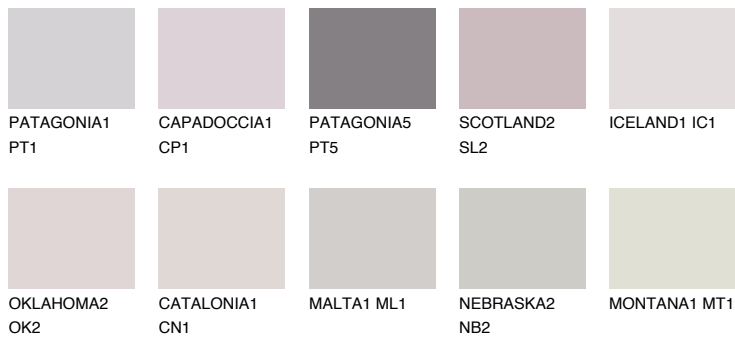

COLOUR DETAILS

SCOTLAND1 SL1

64% **TSR** 68%

Matching colours

COLOURS

INTENSE

For more information on plasters and paints, go to www.ceresit.it

*The presented colours refer to plasters and paints offered by Ceresit. Due to the use of digital techniques, the presented colours might not represent the original ones, thus they cannot be considered as a reliable colour presentation. We recommend checking the authentic colour samples.