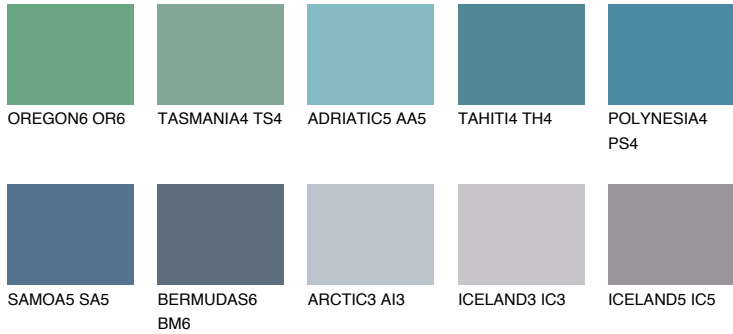

COLOUR DETAILS

POLYNESIA5 PS5

☀️ 17% **TSR 20%**

Matching colours

COLOURS

INTENSE

For more information on plasters and paints, go to www.ceresit.it

*The presented colours refer to plasters and paints offered by Ceresit. Due to the use of digital techniques, the presented colours might not represent the original ones, thus they cannot be considered as a reliable colour presentation. We recommend checking the authentic colour samples.