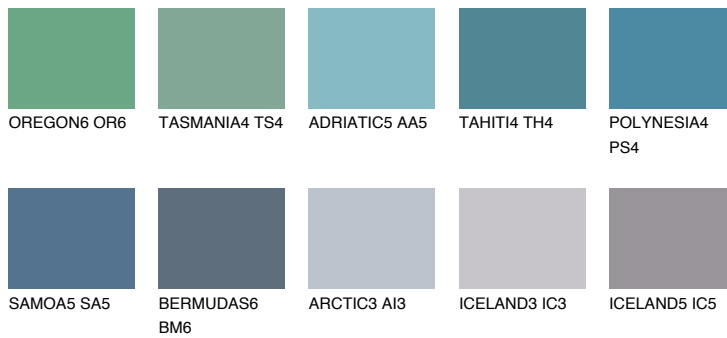

COLOUR DETAILS

POLYNESIA5 PS5

☀️ 17% **TSR 20%**

Matching colours

COLOURS

INTENSE

For more information on plasters and paints, go to www.ceresit.it

*The presented colours refer to plasters and paints offered by Ceresit. Due to the use of digital techniques, the presented colours might not represent the original ones, thus they cannot be considered as a reliable colour presentation. We recommend checking the authentic colour samples.