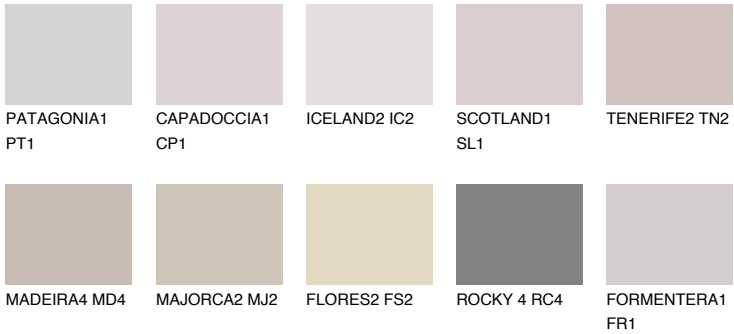

COLOUR DETAILS

SCOTLAND2 SL2

52% TSR 60%

Matching colours

COLOURS

INTENSE

For more information on plasters and paints, go to www.ceresit.it

*The presented colours refer to plasters and paints offered by Ceresit. Due to the use of digital techniques, the presented colours might not represent the original ones, thus they cannot be considered as a reliable colour presentation. We recommend checking the authentic colour samples.