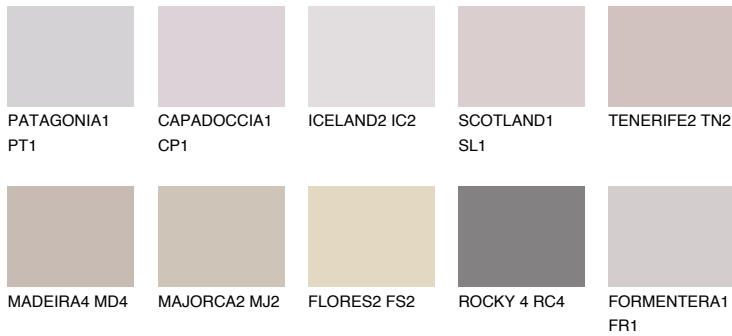

COLOUR DETAILS

SCOTLAND2 SL2

52% TSR 60%

Matching colours

COLOURS

INTENSE

For more information on plasters and paints, go to www.ceresit.it

*The presented colours refer to plasters and paints offered by Ceresit. Due to the use of digital techniques, the presented colours might not represent the original ones, thus they cannot be considered as a reliable colour presentation. We recommend checking the authentic colour samples.