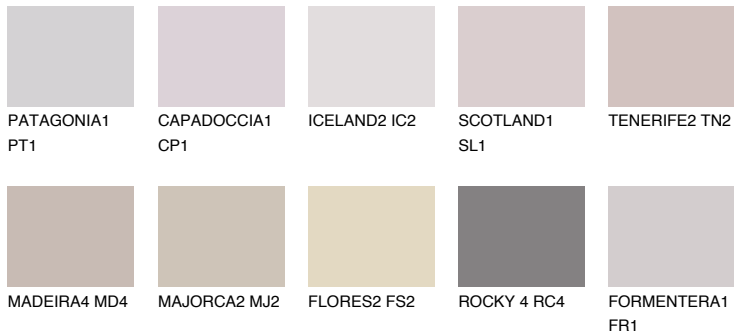

COLOUR DETAILS

SCOTLAND2 SL2

52% TSR 60%

Matching colours

COLOURS

INTENSE

For more information on plasters and paints, go to www.ceresit.it

*The presented colours refer to plasters and paints offered by Ceresit. Due to the use of digital techniques, the presented colours might not represent the original ones, thus they cannot be considered as a reliable colour presentation. We recommend checking the authentic colour samples.