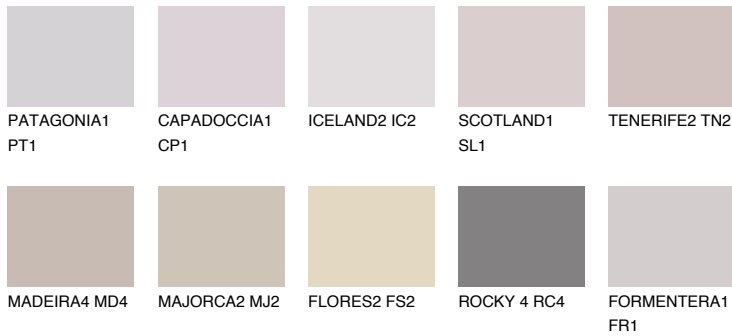

COLOUR DETAILS

SCOTLAND2 SL2

52% **TSR** 60%

Matching colours

COLOURS

INTENSE

For more information on plasters and paints, go to www.ceresit.it

*The presented colours refer to plasters and paints offered by Ceresit. Due to the use of digital techniques, the presented colours might not represent the original ones, thus they cannot be considered as a reliable colour presentation. We recommend checking the authentic colour samples.