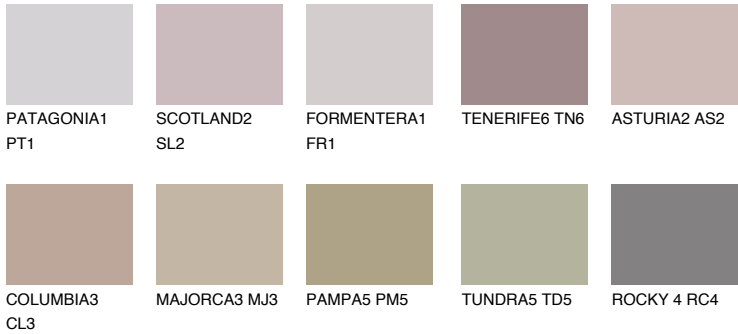

COLOUR DETAILS

SCOTLAND3 SL3

37% **TSR** 36%

Matching colours

COLOURS

INTENSE

For more information on plasters and paints, go to www.ceresit.it

*The presented colours refer to plasters and paints offered by Ceresit. Due to the use of digital techniques, the presented colours might not represent the original ones, thus they cannot be considered as a reliable colour presentation. We recommend checking the authentic colour samples.