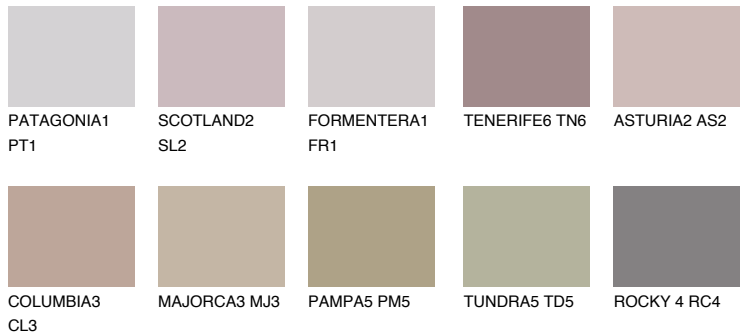

COLOUR DETAILS

SCOTLAND3 SL3

37% **TSR** 36%

Matching colours

COLOURS

INTENSE

For more information on plasters and paints, go to www.ceresit.it

*The presented colours refer to plasters and paints offered by Ceresit. Due to the use of digital techniques, the presented colours might not represent the original ones, thus they cannot be considered as a reliable colour presentation. We recommend checking the authentic colour samples.