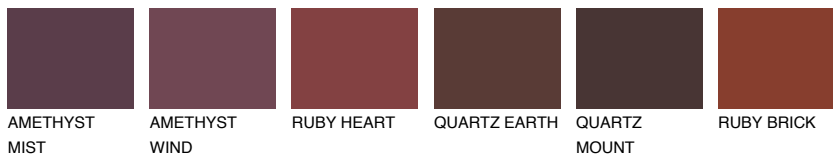

COLOUR DETAILS

SCOTLAND4 SL4

☀ 24% **TSR** 31%

Matching colours

COLOURS

INTENSE

For more information on plasters and paints, go to www.ceresit.it

*The presented colours refer to plasters and paints offered by Ceresit. Due to the use of digital techniques, the presented colours might not represent the original ones, thus they cannot be considered as a reliable colour presentation. We recommend checking the authentic colour samples.