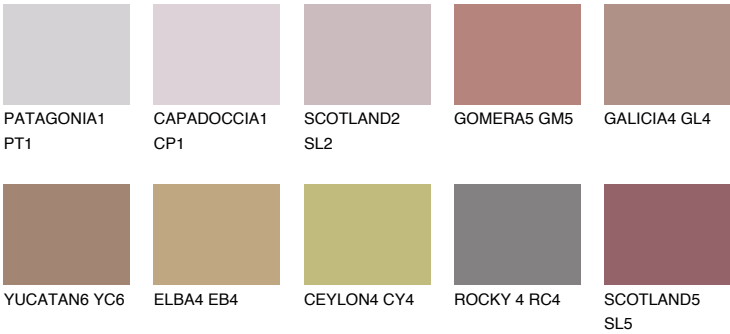

## SCOTLAND4 SL4

☀ 24%    **TSR** 31%

### Matching colours

#### COLOURS

#### INTENSE

For more information on plasters and paints, go to [www.ceresit.it](http://www.ceresit.it)

\*The presented colours refer to plasters and paints offered by Ceresit. Due to the use of digital techniques, the presented colours might not represent the original ones, thus they cannot be considered as a reliable colour presentation. We recommend checking the authentic colour samples.