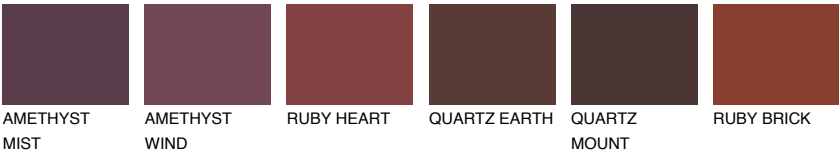

SCOTLAND4 SL4

☀ 24% **TSR 31%**

Matching colours

COLOURS

INTENSE

For more information on plasters and paints, go to www.ceresit.it

*The presented colours refer to plasters and paints offered by Ceresit. Due to the use of digital techniques, the presented colours might not represent the original ones, thus they cannot be considered as a reliable colour presentation. We recommend checking the authentic colour samples.