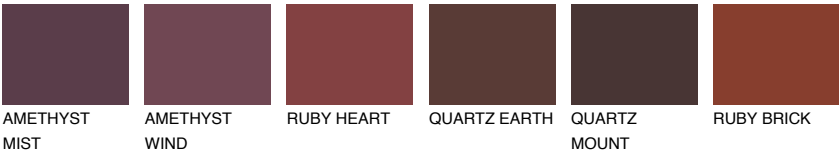

## SCOTLAND4 SL4

☀ 24%    **TSR** 31%

### Matching colours

#### COLOURS

#### INTENSE

For more information on plasters and paints, go to [www.ceresit.it](http://www.ceresit.it)

\*The presented colours refer to plasters and paints offered by Ceresit. Due to the use of digital techniques, the presented colours might not represent the original ones, thus they cannot be considered as a reliable colour presentation. We recommend checking the authentic colour samples.