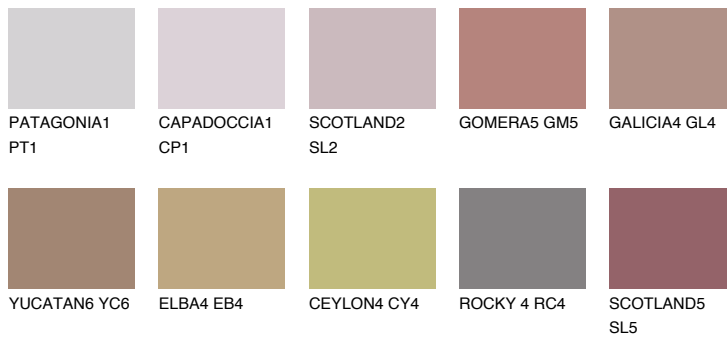

COLOUR DETAILS

SCOTLAND4 SL4

☀ 24% **TSR 31%**

Matching colours

COLOURS

INTENSE

For more information on plasters and paints, go to www.ceresit.it

*The presented colours refer to plasters and paints offered by Ceresit. Due to the use of digital techniques, the presented colours might not represent the original ones, thus they cannot be considered as a reliable colour presentation. We recommend checking the authentic colour samples.