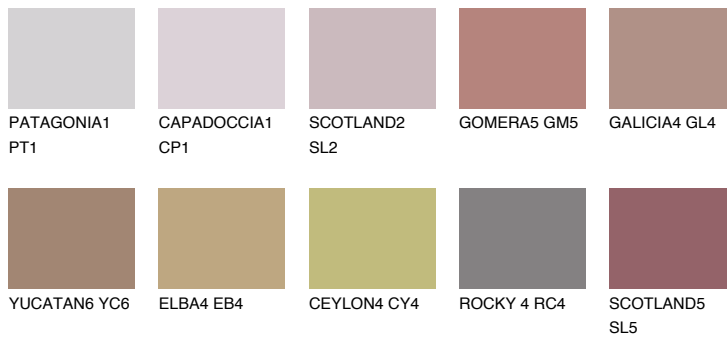

COLOUR DETAILS

SCOTLAND4 SL4

☀ 24% **TSR** 31%

Matching colours

COLOURS

INTENSE

For more information on plasters and paints, go to www.ceresit.it

*The presented colours refer to plasters and paints offered by Ceresit. Due to the use of digital techniques, the presented colours might not represent the original ones, thus they cannot be considered as a reliable colour presentation. We recommend checking the authentic colour samples.