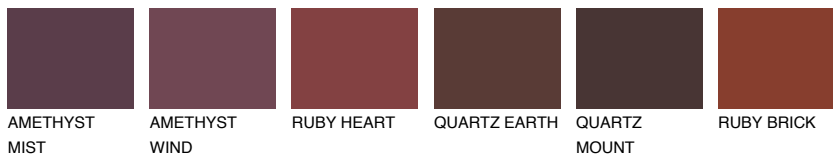

COLOUR DETAILS

SCOTLAND4 SL4

☀ 24% **TSR 31%**

Matching colours

COLOURS

INTENSE

For more information on plasters and paints, go to www.ceresit.it

*The presented colours refer to plasters and paints offered by Ceresit. Due to the use of digital techniques, the presented colours might not represent the original ones, thus they cannot be considered as a reliable colour presentation. We recommend checking the authentic colour samples.