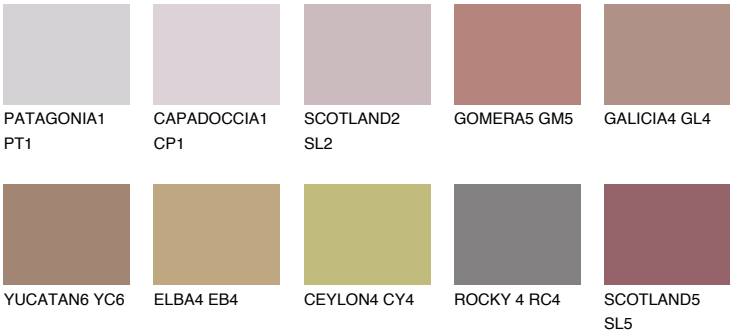

SCOTLAND4 SL4

☀ 24% **TSR 31%**

Matching colours

COLOURS

INTENSE

For more information on plasters and paints, go to www.ceresit.it

*The presented colours refer to plasters and paints offered by Ceresit. Due to the use of digital techniques, the presented colours might not represent the original ones, thus they cannot be considered as a reliable colour presentation. We recommend checking the authentic colour samples.