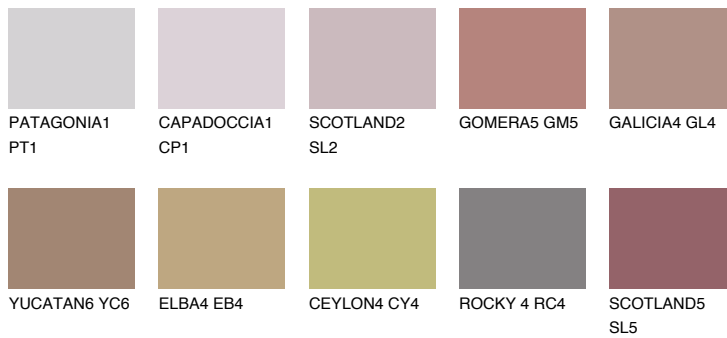

COLOUR DETAILS

SCOTLAND4 SL4

24% **TSR** 31%

Matching colours

COLOURS

INTENSE

For more information on plasters and paints, go to www.ceresit.it

*The presented colours refer to plasters and paints offered by Ceresit. Due to the use of digital techniques, the presented colours might not represent the original ones, thus they cannot be considered as a reliable colour presentation. We recommend checking the authentic colour samples.