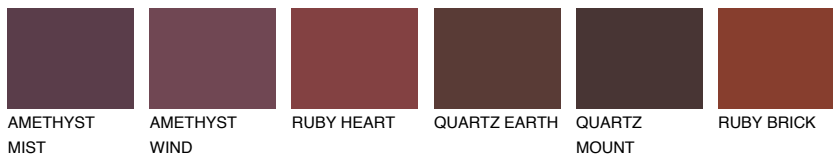

COLOUR DETAILS

SCOTLAND4 SL4

24% **TSR** 31%

Matching colours

COLOURS

INTENSE

For more information on plasters and paints, go to www.ceresit.it

*The presented colours refer to plasters and paints offered by Ceresit. Due to the use of digital techniques, the presented colours might not represent the original ones, thus they cannot be considered as a reliable colour presentation. We recommend checking the authentic colour samples.