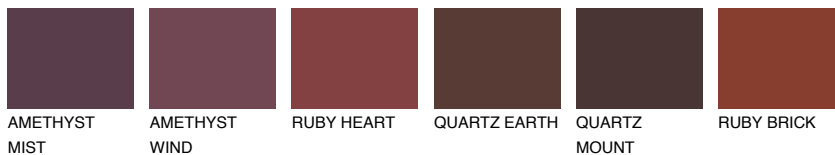

COLOUR DETAILS

SCOTLAND4 SL4

24% **TSR** 31%

Matching colours

COLOURS

INTENSE

For more information on plasters and paints, go to www.ceresit.it

*The presented colours refer to plasters and paints offered by Ceresit. Due to the use of digital techniques, the presented colours might not represent the original ones, thus they cannot be considered as a reliable colour presentation. We recommend checking the authentic colour samples.