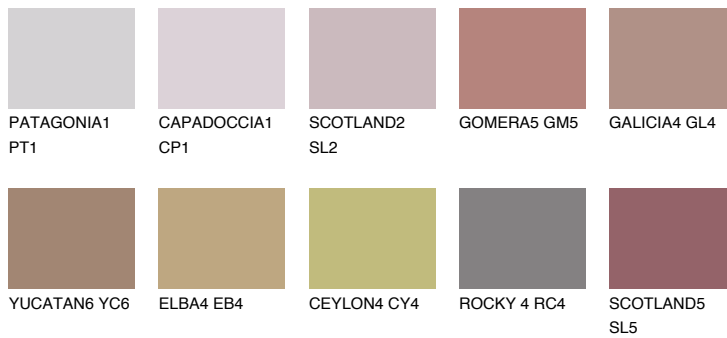

# COLOUR DETAILS

### Matching colours

#### COLOURS

#### INTENSE

For more information on plasters and paints, go to [www.ceresit.it](http://www.ceresit.it)

\*The presented colours refer to plasters and paints offered by Ceresit. Due to the use of digital techniques, the presented colours might not represent the original ones, thus they cannot be considered as a reliable colour presentation. We recommend checking the authentic colour samples.