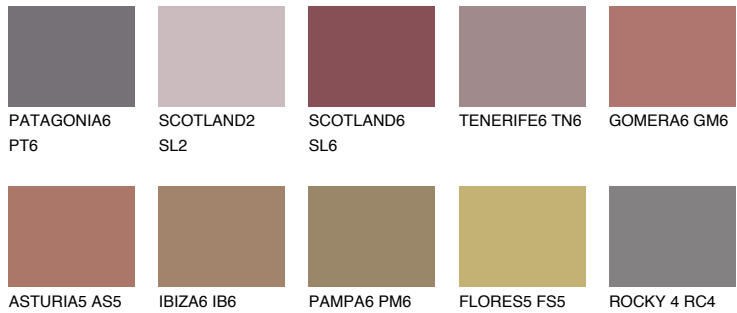

COLOUR DETAILS

SCOTLAND5 SL5

16% **TSR** 23%

Matching colours

COLOURS

INTENSE

For more information on plasters and paints, go to www.ceresit.it

*The presented colours refer to plasters and paints offered by Ceresit. Due to the use of digital techniques, the presented colours might not represent the original ones, thus they cannot be considered as a reliable colour presentation. We recommend checking the authentic colour samples.