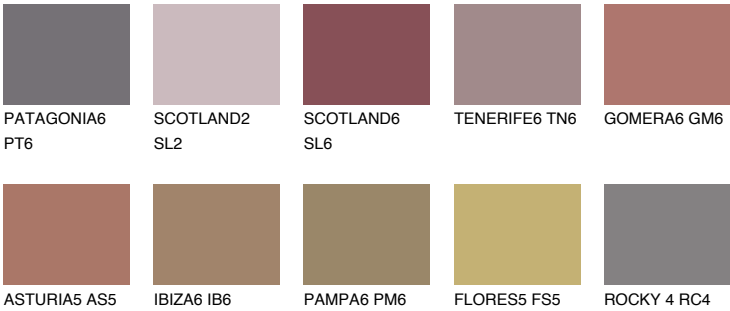

## SCOTLAND5 SL5

16% **TSR** 23%

### Matching colours

#### COLOURS

#### INTENSE

For more information on plasters and paints, go to [www.ceresit.it](http://www.ceresit.it)

\*The presented colours refer to plasters and paints offered by Ceresit. Due to the use of digital techniques, the presented colours might not represent the original ones, thus they cannot be considered as a reliable colour presentation. We recommend checking the authentic colour samples.