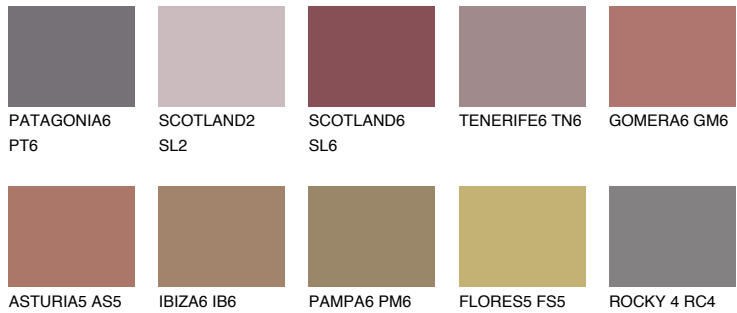

COLOUR DETAILS

SCOTLAND5 SL5

16% TSR 23%

Matching colours

COLOURS

INTENSE

For more information on plasters and paints, go to www.ceresit.it

*The presented colours refer to plasters and paints offered by Ceresit. Due to the use of digital techniques, the presented colours might not represent the original ones, thus they cannot be considered as a reliable colour presentation. We recommend checking the authentic colour samples.