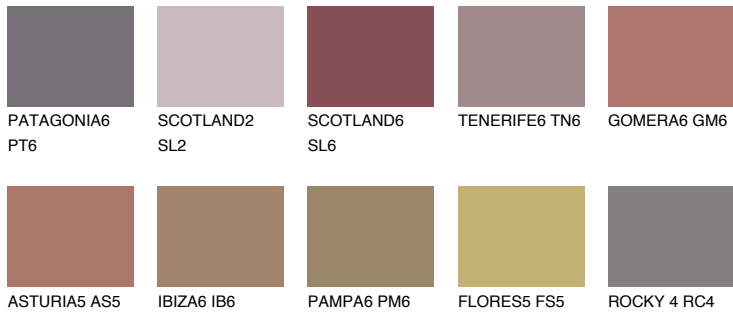

# COLOUR DETAILS

### Matching colours

#### COLOURS

#### INTENSE

For more information on plasters and paints, go to [www.ceresit.it](http://www.ceresit.it)

\*The presented colours refer to plasters and paints offered by Ceresit. Due to the use of digital techniques, the presented colours might not represent the original ones, thus they cannot be considered as a reliable colour presentation. We recommend checking the authentic colour samples.