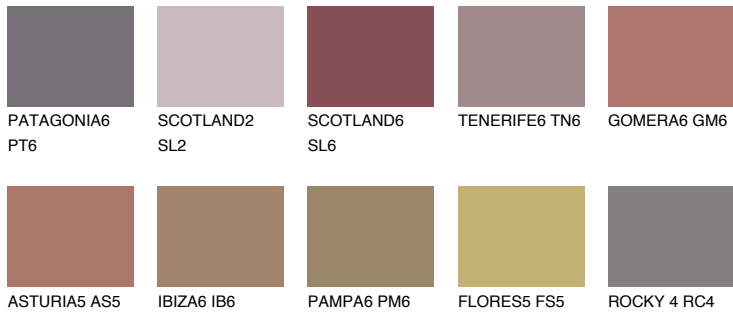

COLOUR DETAILS

SCOTLAND5 SL5

16% **TSR** 23%

Matching colours

COLOURS

INTENSE

For more information on plasters and paints, go to www.ceresit.it

*The presented colours refer to plasters and paints offered by Ceresit. Due to the use of digital techniques, the presented colours might not represent the original ones, thus they cannot be considered as a reliable colour presentation. We recommend checking the authentic colour samples.