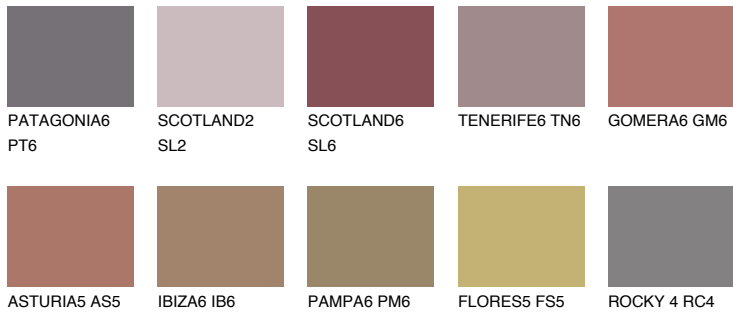

COLOUR DETAILS

SCOTLAND5 SL5

16% TSR 23%

Matching colours

COLOURS

INTENSE

For more information on plasters and paints, go to www.ceresit.it

*The presented colours refer to plasters and paints offered by Ceresit. Due to the use of digital techniques, the presented colours might not represent the original ones, thus they cannot be considered as a reliable colour presentation. We recommend checking the authentic colour samples.