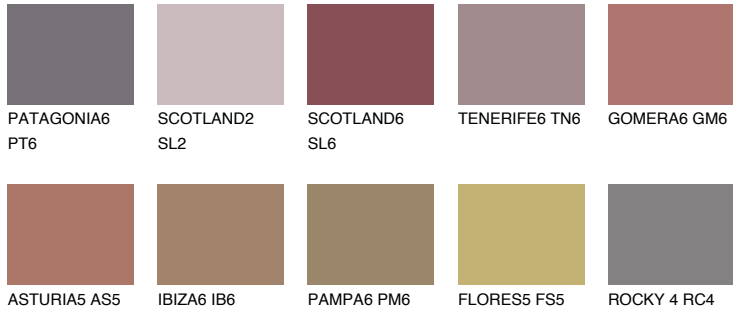

COLOUR DETAILS

SCOTLAND5 SL5

16% **TSR** 23%

Matching colours

COLOURS

INTENSE

For more information on plasters and paints, go to www.ceresit.it

*The presented colours refer to plasters and paints offered by Ceresit. Due to the use of digital techniques, the presented colours might not represent the original ones, thus they cannot be considered as a reliable colour presentation. We recommend checking the authentic colour samples.