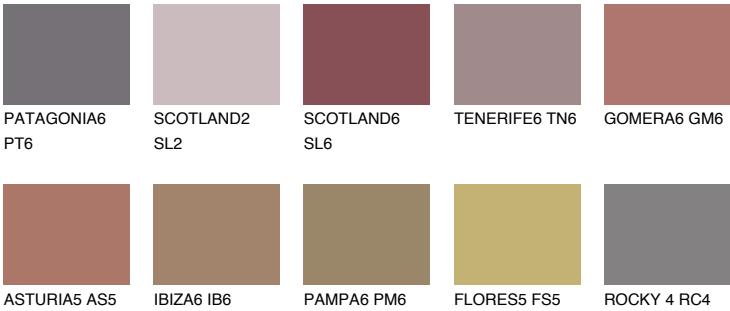

SCOTLAND5 SL5

16% **TSR** 23%

Matching colours

COLOURS

INTENSE

For more information on plasters and paints, go to www.ceresit.it

*The presented colours refer to plasters and paints offered by Ceresit. Due to the use of digital techniques, the presented colours might not represent the original ones, thus they cannot be considered as a reliable colour presentation. We recommend checking the authentic colour samples.