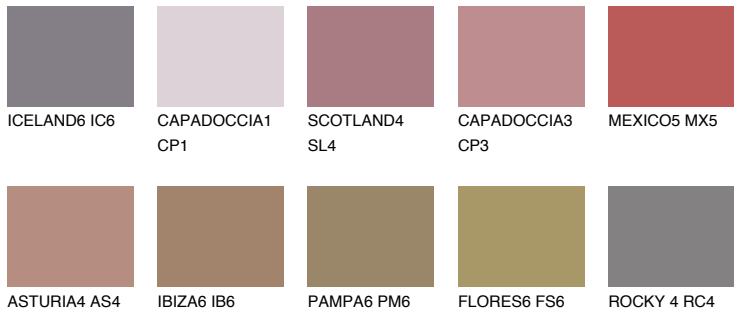

# COLOUR DETAILS

### Matching colours

#### COLOURS

#### INTENSE

For more information on plasters and paints, go to [www.ceresit.it](http://www.ceresit.it)

\*The presented colours refer to plasters and paints offered by Ceresit. Due to the use of digital techniques, the presented colours might not represent the original ones, thus they cannot be considered as a reliable colour presentation. We recommend checking the authentic colour samples.