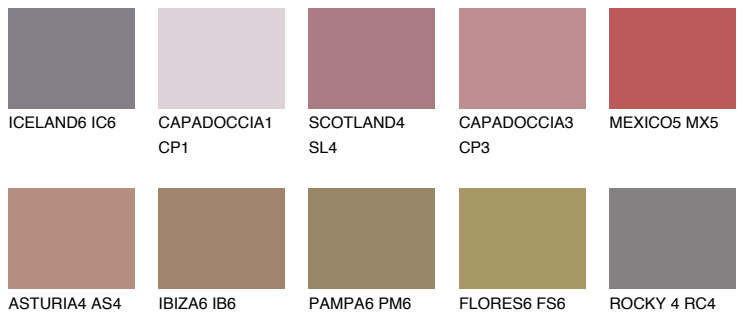

COLOUR DETAILS

SCOTLAND6 SL6

12% **TSR** 19%

Matching colours

COLOURS

INTENSE

For more information on plasters and paints, go to www.ceresit.it

*The presented colours refer to plasters and paints offered by Ceresit. Due to the use of digital techniques, the presented colours might not represent the original ones, thus they cannot be considered as a reliable colour presentation. We recommend checking the authentic colour samples.