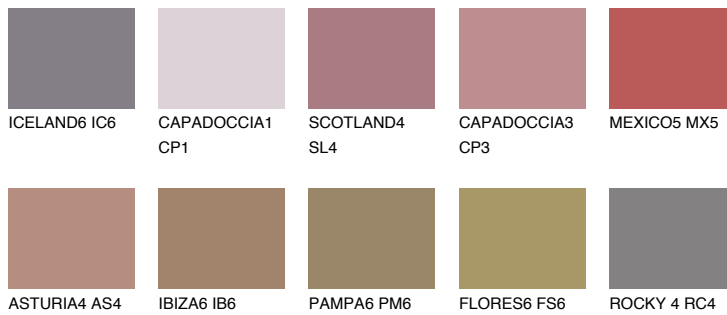

COLOUR DETAILS

SCOTLAND6 SL6

12% TSR 19%

Matching colours

COLOURS

INTENSE

For more information on plasters and paints, go to www.ceresit.it

*The presented colours refer to plasters and paints offered by Ceresit. Due to the use of digital techniques, the presented colours might not represent the original ones, thus they cannot be considered as a reliable colour presentation. We recommend checking the authentic colour samples.