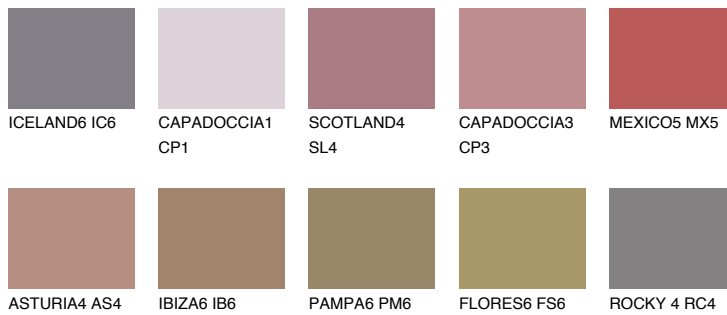

COLOUR DETAILS

SCOTLAND6 SL6

12% **TSR** 19%

Matching colours

COLOURS

INTENSE

For more information on plasters and paints, go to www.ceresit.it

*The presented colours refer to plasters and paints offered by Ceresit. Due to the use of digital techniques, the presented colours might not represent the original ones, thus they cannot be considered as a reliable colour presentation. We recommend checking the authentic colour samples.