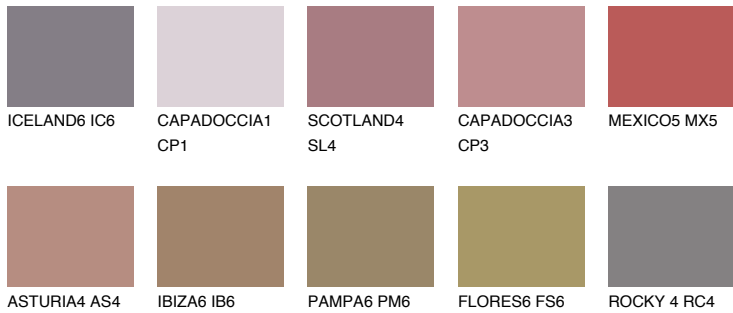

COLOUR DETAILS

SCOTLAND6 SL6

12% **TSR** 19%

Matching colours

COLOURS

INTENSE

For more information on plasters and paints, go to www.ceresit.it

*The presented colours refer to plasters and paints offered by Ceresit. Due to the use of digital techniques, the presented colours might not represent the original ones, thus they cannot be considered as a reliable colour presentation. We recommend checking the authentic colour samples.