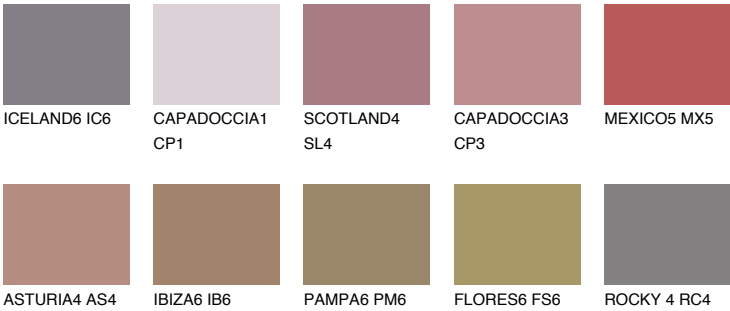

SCOTLAND6 SL6

12% **TSR** 19%

Matching colours

COLOURS

INTENSE

For more information on plasters and paints, go to www.ceresit.it

*The presented colours refer to plasters and paints offered by Ceresit. Due to the use of digital techniques, the presented colours might not represent the original ones, thus they cannot be considered as a reliable colour presentation. We recommend checking the authentic colour samples.