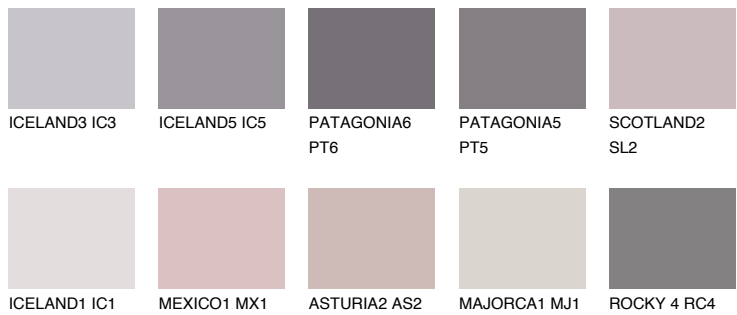

COLOUR DETAILS

CAPADOCIA1 CP1

66% TSR 68%

Matching colours

COLOURS

INTENSE

For more information on plasters and paints, go to www.ceresit.it

*The presented colours refer to plasters and paints offered by Ceresit. Due to the use of digital techniques, the presented colours might not represent the original ones, thus they cannot be considered as a reliable colour presentation. We recommend checking the authentic colour samples.