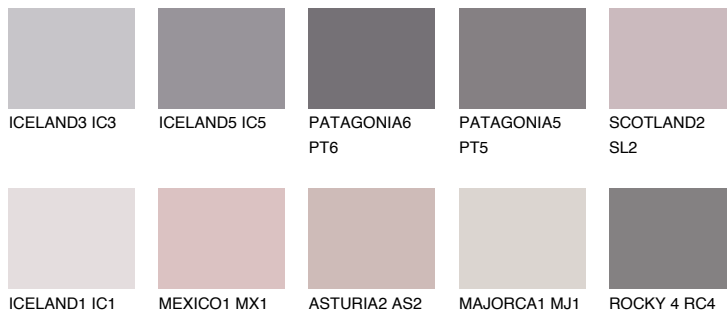

COLOUR DETAILS

CAPADOCIA1 CP1

66% TSR 68%

Matching colours

COLOURS

INTENSE

For more information on plasters and paints, go to www.ceresit.it

*The presented colours refer to plasters and paints offered by Ceresit. Due to the use of digital techniques, the presented colours might not represent the original ones, thus they cannot be considered as a reliable colour presentation. We recommend checking the authentic colour samples.