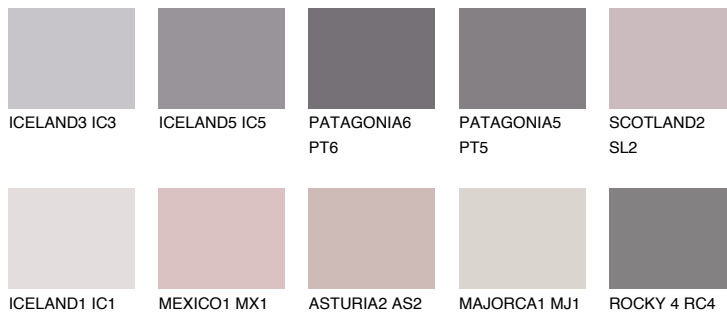

COLOUR DETAILS

CAPADOCIA1 CP1

66% **TSR** 68%

Matching colours

COLOURS

INTENSE

For more information on plasters and paints, go to www.ceresit.it

*The presented colours refer to plasters and paints offered by Ceresit. Due to the use of digital techniques, the presented colours might not represent the original ones, thus they cannot be considered as a reliable colour presentation. We recommend checking the authentic colour samples.