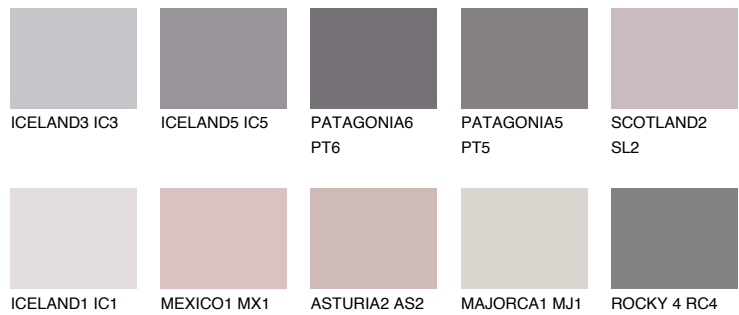

COLOUR DETAILS

CAPADOCIA1 CP1

66% TSR 68%

Matching colours

COLOURS

INTENSE

For more information on plasters and paints, go to www.ceresit.it

*The presented colours refer to plasters and paints offered by Ceresit. Due to the use of digital techniques, the presented colours might not represent the original ones, thus they cannot be considered as a reliable colour presentation. We recommend checking the authentic colour samples.