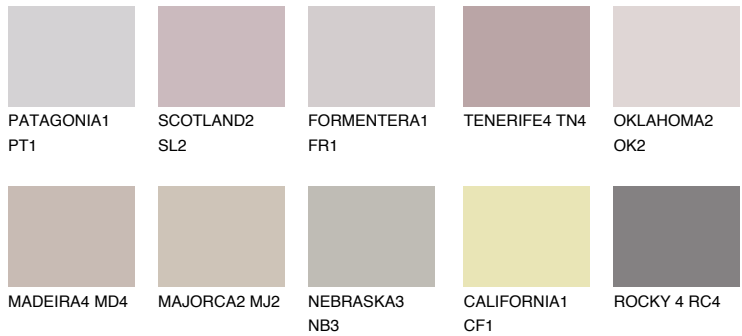

COLOUR DETAILS

CAPADOCIA2 CP2

47% TSR 47%

Matching colours

COLOURS

INTENSE

For more information on plasters and paints, go to www.ceresit.it

*The presented colours refer to plasters and paints offered by Ceresit. Due to the use of digital techniques, the presented colours might not represent the original ones, thus they cannot be considered as a reliable colour presentation. We recommend checking the authentic colour samples.