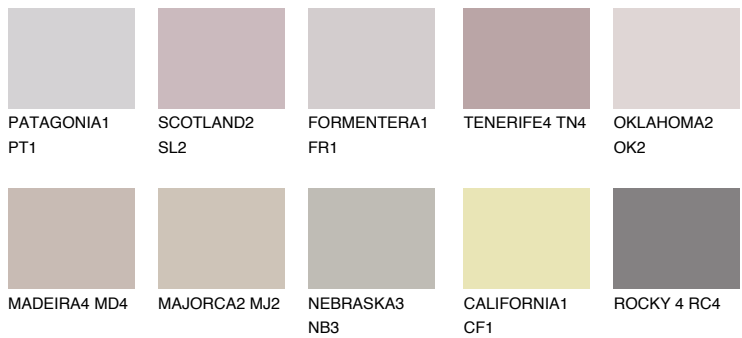

COLOUR DETAILS

CAPADOCIA2 CP2

47% TSR 47%

Matching colours

COLOURS

INTENSE

For more information on plasters and paints, go to www.ceresit.it

*The presented colours refer to plasters and paints offered by Ceresit. Due to the use of digital techniques, the presented colours might not represent the original ones, thus they cannot be considered as a reliable colour presentation. We recommend checking the authentic colour samples.