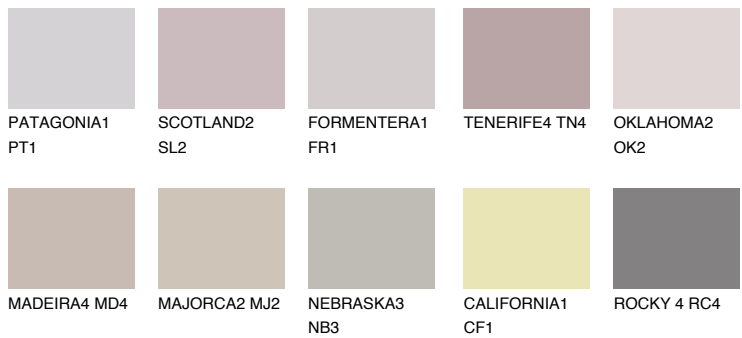

# COLOUR DETAILS

### Matching colours

#### COLOURS

#### INTENSE

For more information on plasters and paints, go to [www.ceresit.it](http://www.ceresit.it)

\*The presented colours refer to plasters and paints offered by Ceresit. Due to the use of digital techniques, the presented colours might not represent the original ones, thus they cannot be considered as a reliable colour presentation. We recommend checking the authentic colour samples.