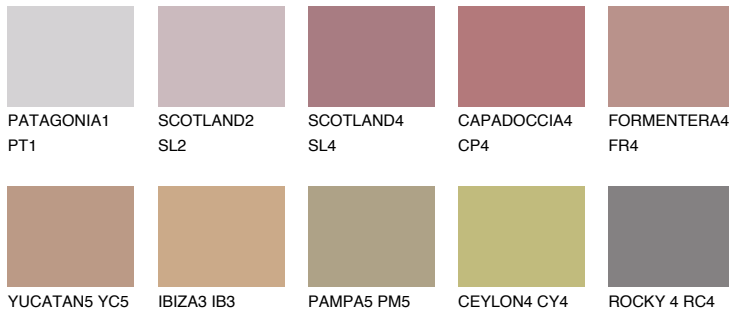

COLOUR DETAILS

CAPADOC CIA3 CP3

32% **TSR** 41%

Matching colours

COLOURS

INTENSE

For more information on plasters and paints, go to www.ceresit.it

*The presented colours refer to plasters and paints offered by Ceresit. Due to the use of digital techniques, the presented colours might not represent the original ones, thus they cannot be considered as a reliable colour presentation. We recommend checking the authentic colour samples.