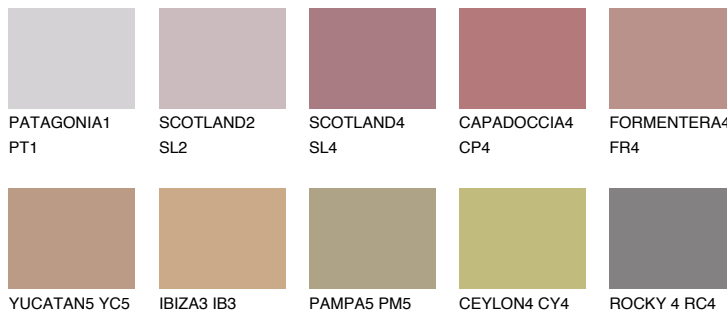

COLOUR DETAILS

CAPADOCIA3 CP3

32% **TSR** 41%

Matching colours

COLOURS

INTENSE

For more information on plasters and paints, go to www.ceresit.it

*The presented colours refer to plasters and paints offered by Ceresit. Due to the use of digital techniques, the presented colours might not represent the original ones, thus they cannot be considered as a reliable colour presentation. We recommend checking the authentic colour samples.