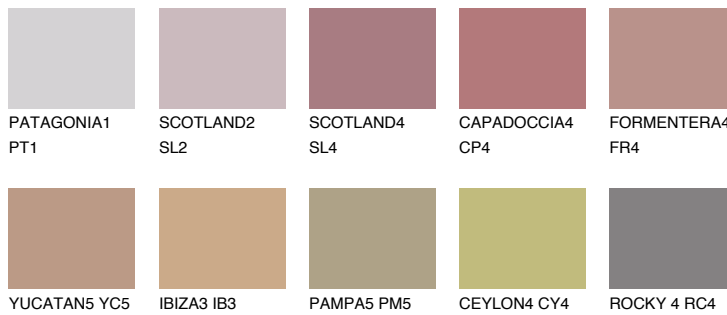

# COLOUR DETAILS

### Matching colours

#### COLOURS

#### INTENSE

For more information on plasters and paints, go to [www.ceresit.it](http://www.ceresit.it)

\*The presented colours refer to plasters and paints offered by Ceresit. Due to the use of digital techniques, the presented colours might not represent the original ones, thus they cannot be considered as a reliable colour presentation. We recommend checking the authentic colour samples.