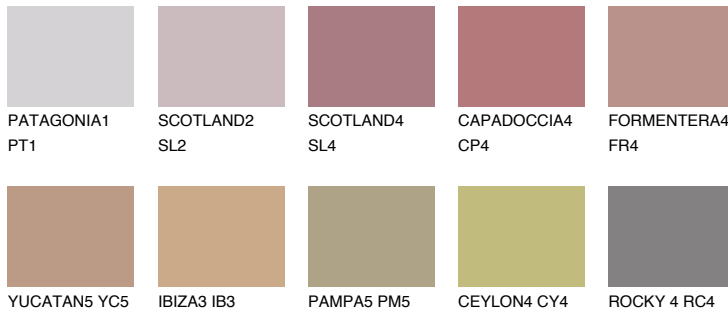

COLOUR DETAILS

CAPADOCIA3 CP3

32% **TSR** 41%

Matching colours

COLOURS

INTENSE

For more information on plasters and paints, go to www.ceresit.it

*The presented colours refer to plasters and paints offered by Ceresit. Due to the use of digital techniques, the presented colours might not represent the original ones, thus they cannot be considered as a reliable colour presentation. We recommend checking the authentic colour samples.