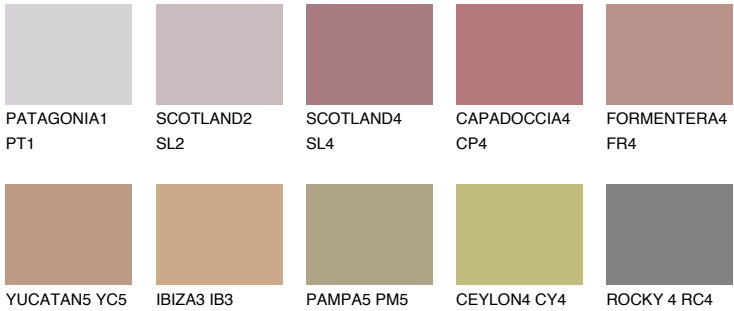

CAPADOC CIA3 CP3

32% **TSR** 41%

Matching colours

COLOURS

INTENSE

For more information on plasters and paints, go to www.ceresit.it

*The presented colours refer to plasters and paints offered by Ceresit. Due to the use of digital techniques, the presented colours might not represent the original ones, thus they cannot be considered as a reliable colour presentation. We recommend checking the authentic colour samples.