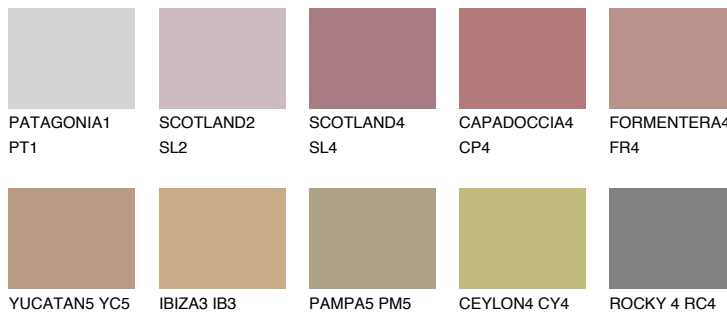

COLOUR DETAILS

CAPADOC CIA3 CP3

32% **TSR** 41%

Matching colours

COLOURS

INTENSE

For more information on plasters and paints, go to www.ceresit.it

*The presented colours refer to plasters and paints offered by Ceresit. Due to the use of digital techniques, the presented colours might not represent the original ones, thus they cannot be considered as a reliable colour presentation. We recommend checking the authentic colour samples.