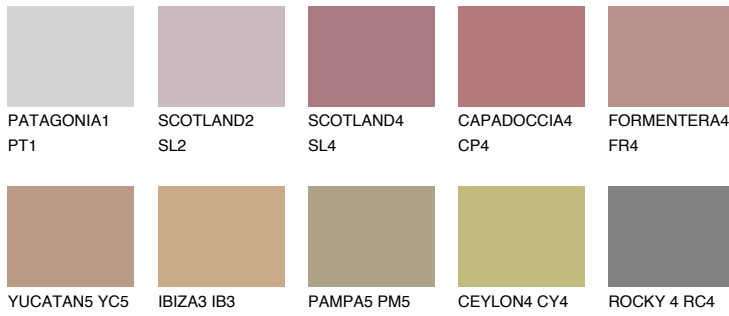

# COLOUR DETAILS

### Matching colours

#### COLOURS

#### INTENSE

For more information on plasters and paints, go to [www.ceresit.it](http://www.ceresit.it)

\*The presented colours refer to plasters and paints offered by Ceresit. Due to the use of digital techniques, the presented colours might not represent the original ones, thus they cannot be considered as a reliable colour presentation. We recommend checking the authentic colour samples.