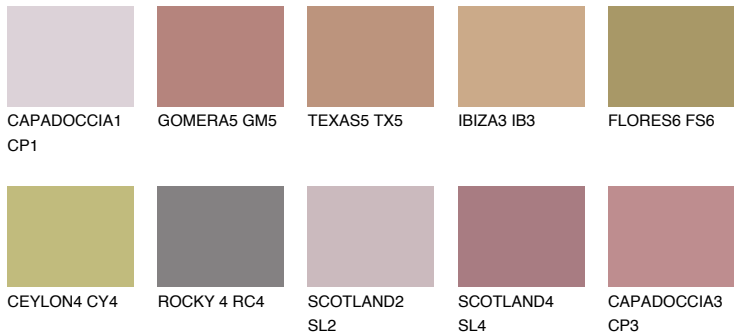

COLOUR DETAILS

CAPADOC CIA4 CP4

☀ 25% **TSR 38%**

Matching colours

COLOURS

INTENSE

For more information on plasters and paints, go to www.ceresit.it

*The presented colours refer to plasters and paints offered by Ceresit. Due to the use of digital techniques, the presented colours might not represent the original ones, thus they cannot be considered as a reliable colour presentation. We recommend checking the authentic colour samples.