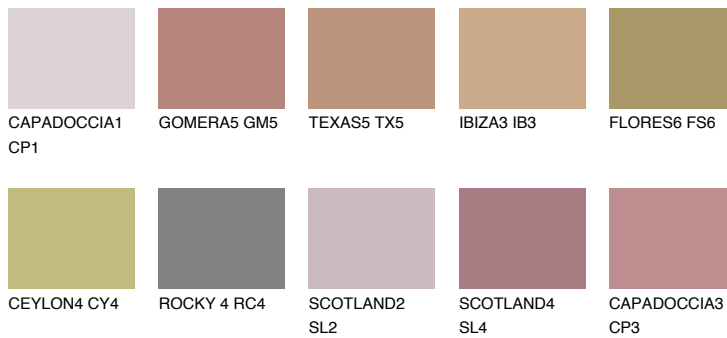

COLOUR DETAILS

CAPADOCIA4 CP4

☀ 25% **TSR 38%**

Matching colours

COLOURS

INTENSE

For more information on plasters and paints, go to www.ceresit.it

*The presented colours refer to plasters and paints offered by Ceresit. Due to the use of digital techniques, the presented colours might not represent the original ones, thus they cannot be considered as a reliable colour presentation. We recommend checking the authentic colour samples.