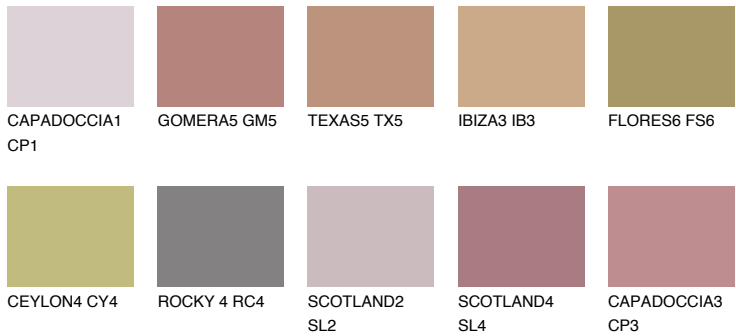

# COLOUR DETAILS

### Matching colours

#### COLOURS

#### INTENSE

For more information on plasters and paints, go to [www.ceresit.it](http://www.ceresit.it)

\*The presented colours refer to plasters and paints offered by Ceresit. Due to the use of digital techniques, the presented colours might not represent the original ones, thus they cannot be considered as a reliable colour presentation. We recommend checking the authentic colour samples.