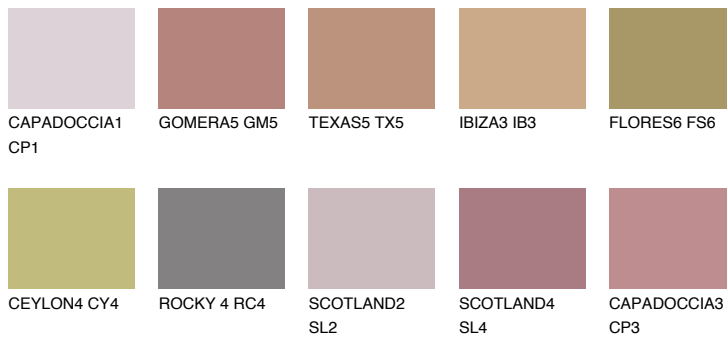

# COLOUR DETAILS

### Matching colours

#### COLOURS

#### INTENSE

For more information on plasters and paints, go to [www.ceresit.it](http://www.ceresit.it)

\*The presented colours refer to plasters and paints offered by Ceresit. Due to the use of digital techniques, the presented colours might not represent the original ones, thus they cannot be considered as a reliable colour presentation. We recommend checking the authentic colour samples.