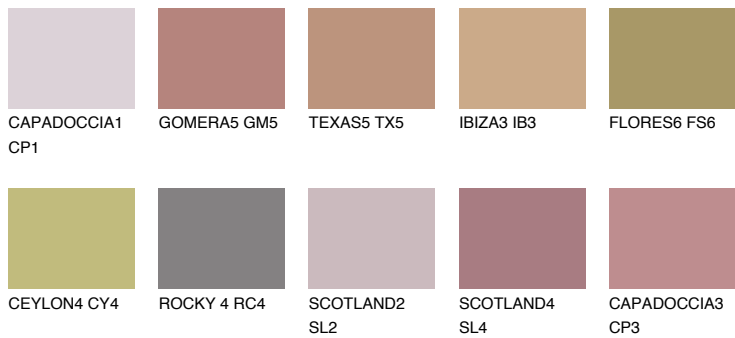

# COLOUR DETAILS

### Matching colours

#### COLOURS

#### INTENSE

For more information on plasters and paints, go to [www.ceresit.it](http://www.ceresit.it)

\*The presented colours refer to plasters and paints offered by Ceresit. Due to the use of digital techniques, the presented colours might not represent the original ones, thus they cannot be considered as a reliable colour presentation. We recommend checking the authentic colour samples.