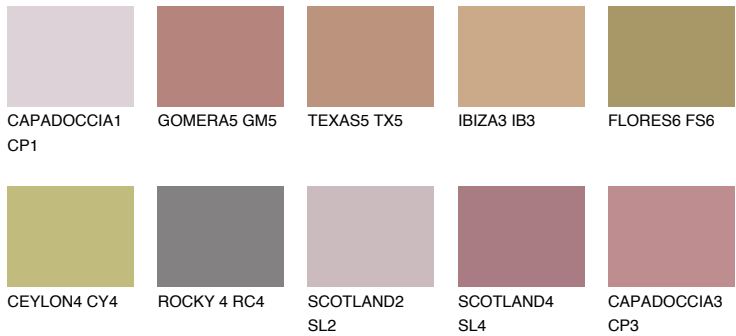

COLOUR DETAILS

CAPADOCIA4 CP4

☀ 25% **TSR 38%**

Matching colours

COLOURS

INTENSE

For more information on plasters and paints, go to www.ceresit.it

*The presented colours refer to plasters and paints offered by Ceresit. Due to the use of digital techniques, the presented colours might not represent the original ones, thus they cannot be considered as a reliable colour presentation. We recommend checking the authentic colour samples.