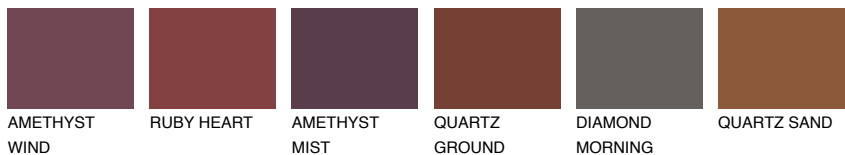

COLOUR DETAILS

CAPADOCIA4 CP4

☀ 25%   **TSR 38%**

Matching colours

COLOURS

INTENSE

For more information on plasters and paints, go to www.ceresit.it

*The presented colours refer to plasters and paints offered by Ceresit. Due to the use of digital techniques, the presented colours might not represent the original ones, thus they cannot be considered as a reliable colour presentation. We recommend checking the authentic colour samples.