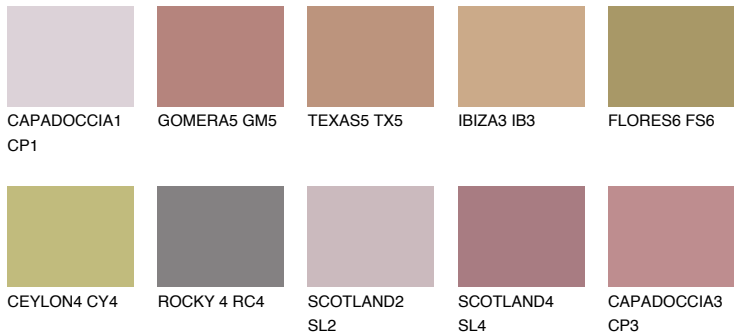

# COLOUR DETAILS

### Matching colours

#### COLOURS

#### INTENSE

For more information on plasters and paints, go to [www.ceresit.it](http://www.ceresit.it)

\*The presented colours refer to plasters and paints offered by Ceresit. Due to the use of digital techniques, the presented colours might not represent the original ones, thus they cannot be considered as a reliable colour presentation. We recommend checking the authentic colour samples.