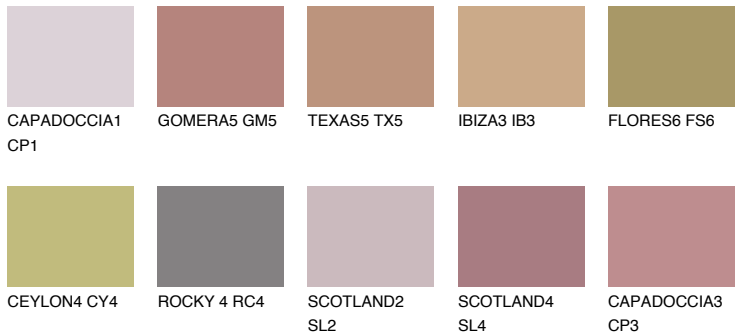

COLOUR DETAILS

CAPADOC CIA4 CP4

☀ 25% **TSR 38%**

Matching colours

COLOURS

INTENSE

For more information on plasters and paints, go to www.ceresit.it

*The presented colours refer to plasters and paints offered by Ceresit. Due to the use of digital techniques, the presented colours might not represent the original ones, thus they cannot be considered as a reliable colour presentation. We recommend checking the authentic colour samples.