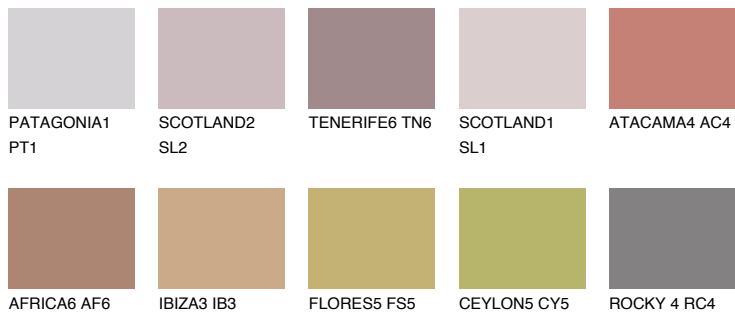

# COLOUR DETAILS

### Matching colours

#### COLOURS

#### INTENSE

For more information on plasters and paints, go to [www.ceresit.it](http://www.ceresit.it)

\*The presented colours refer to plasters and paints offered by Ceresit. Due to the use of digital techniques, the presented colours might not represent the original ones, thus they cannot be considered as a reliable colour presentation. We recommend checking the authentic colour samples.