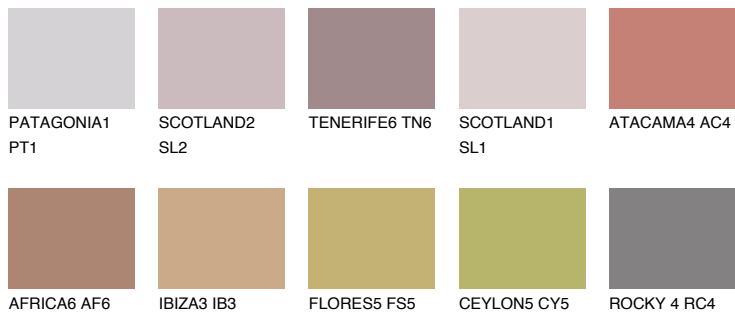

COLOUR DETAILS

CAPADOCIA5 CP5

24% **TSR** 50%

Matching colours

COLOURS

INTENSE

For more information on plasters and paints, go to www.ceresit.it

*The presented colours refer to plasters and paints offered by Ceresit. Due to the use of digital techniques, the presented colours might not represent the original ones, thus they cannot be considered as a reliable colour presentation. We recommend checking the authentic colour samples.