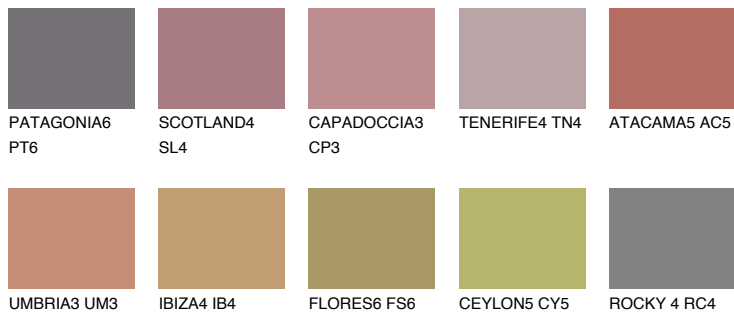

COLOUR DETAILS

CAPADOC CIA6 CP6

☀️ 19% **TSR 46%**

Matching colours

COLOURS

INTENSE

For more information on plasters and paints, go to
www.ceresit.it

*The presented colours refer to plasters and paints offered by Ceresit. Due to the use of digital techniques, the presented colours might not represent the original ones, thus they cannot be considered as a reliable colour presentation. We recommend checking the authentic colour samples.