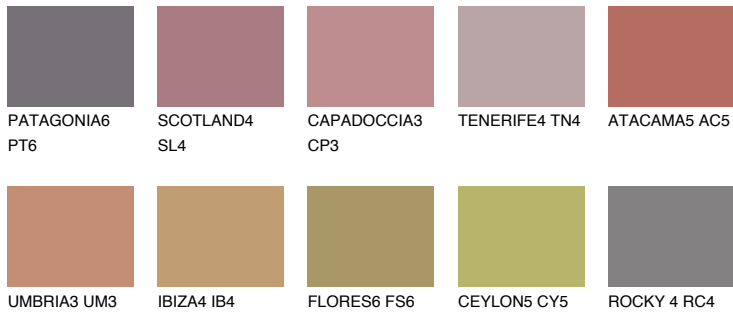

COLOUR DETAILS

CAPADOC CIA6 CP6

19% TSR 46%

Matching colours

COLOURS

INTENSE

For more information on plasters and paints, go to www.ceresit.it

*The presented colours refer to plasters and paints offered by Ceresit. Due to the use of digital techniques, the presented colours might not represent the original ones, thus they cannot be considered as a reliable colour presentation. We recommend checking the authentic colour samples.