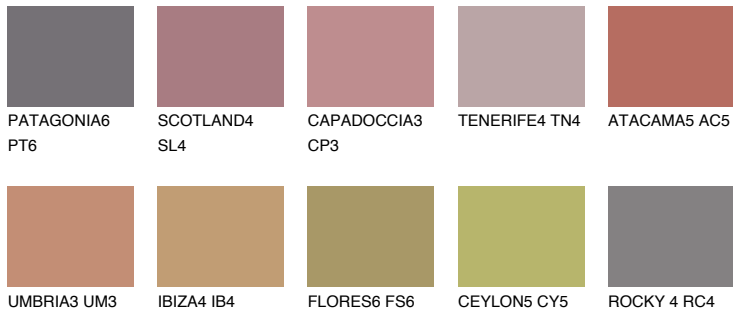

COLOUR DETAILS

CAPADOC CIA6 CP6

19% **TSR** 46%

Matching colours

COLOURS

INTENSE

For more information on plasters and paints, go to www.ceresit.it

*The presented colours refer to plasters and paints offered by Ceresit. Due to the use of digital techniques, the presented colours might not represent the original ones, thus they cannot be considered as a reliable colour presentation. We recommend checking the authentic colour samples.