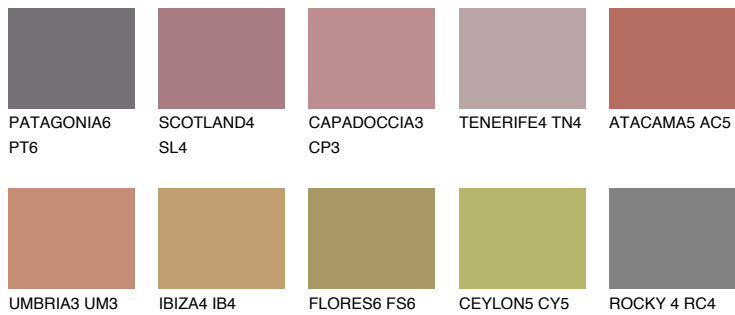

COLOUR DETAILS

CAPADOC CIA6 CP6

19% **TSR** 46%

Matching colours

COLOURS

INTENSE

For more information on plasters and paints, go to www.ceresit.it

*The presented colours refer to plasters and paints offered by Ceresit. Due to the use of digital techniques, the presented colours might not represent the original ones, thus they cannot be considered as a reliable colour presentation. We recommend checking the authentic colour samples.