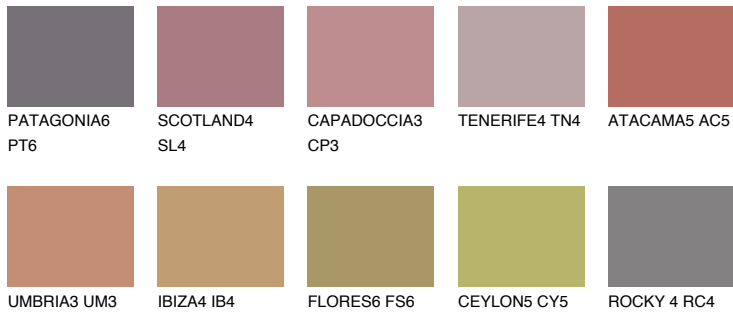

COLOUR DETAILS

CAPADOCIA6 CP6

19% **TSR** 46%

Matching colours

COLOURS

INTENSE

For more information on plasters and paints, go to www.ceresit.it

*The presented colours refer to plasters and paints offered by Ceresit. Due to the use of digital techniques, the presented colours might not represent the original ones, thus they cannot be considered as a reliable colour presentation. We recommend checking the authentic colour samples.