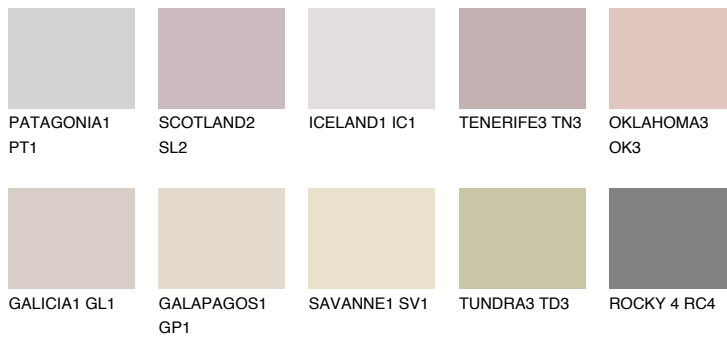

COLOUR DETAILS

MEXICO1 MX1

57% **TSR** 61%

Matching colours

COLOURS

INTENSE

For more information on plasters and paints, go to www.ceresit.it

*The presented colours refer to plasters and paints offered by Ceresit. Due to the use of digital techniques, the presented colours might not represent the original ones, thus they cannot be considered as a reliable colour presentation. We recommend checking the authentic colour samples.