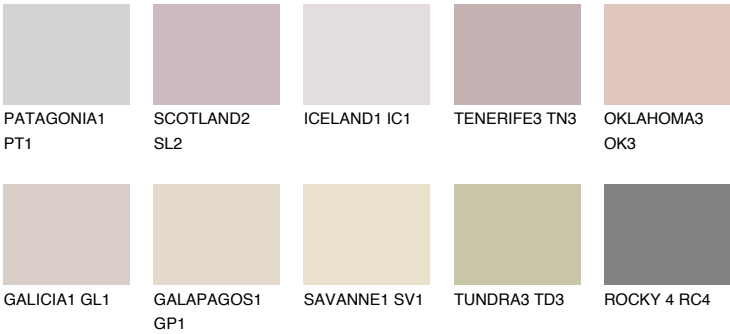

# COLOUR DETAILS

### Matching colours

#### COLOURS

#### INTENSE

For more information on plasters and paints, go to [www.ceresit.it](http://www.ceresit.it)

\*The presented colours refer to plasters and paints offered by Ceresit. Due to the use of digital techniques, the presented colours might not represent the original ones, thus they cannot be considered as a reliable colour presentation. We recommend checking the authentic colour samples.