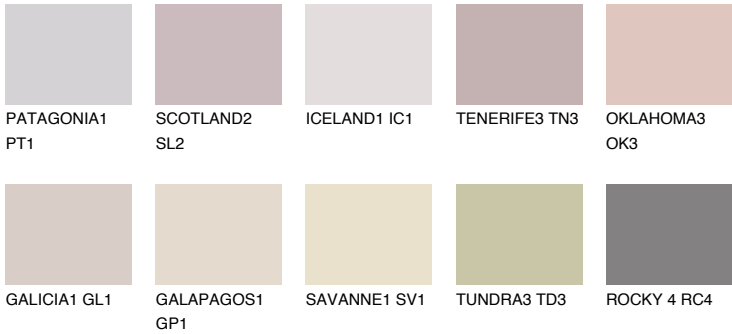

COLOUR DETAILS

MEXICO1 MX1

57% **TSR** 61%

Matching colours

COLOURS

INTENSE

For more information on plasters and paints, go to www.ceresit.it

*The presented colours refer to plasters and paints offered by Ceresit. Due to the use of digital techniques, the presented colours might not represent the original ones, thus they cannot be considered as a reliable colour presentation. We recommend checking the authentic colour samples.