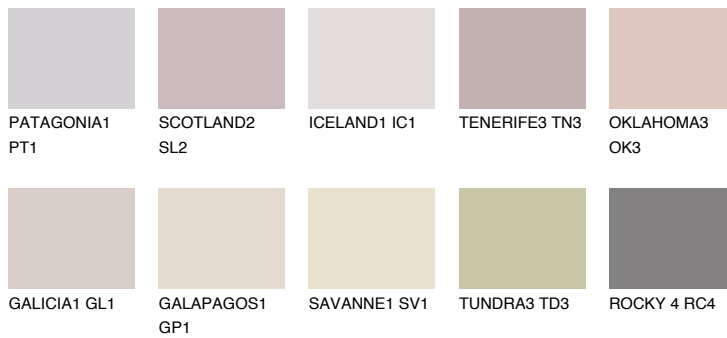

# COLOUR DETAILS

### Matching colours

#### COLOURS

#### INTENSE

For more information on plasters and paints, go to [www.ceresit.it](http://www.ceresit.it)

\*The presented colours refer to plasters and paints offered by Ceresit. Due to the use of digital techniques, the presented colours might not represent the original ones, thus they cannot be considered as a reliable colour presentation. We recommend checking the authentic colour samples.