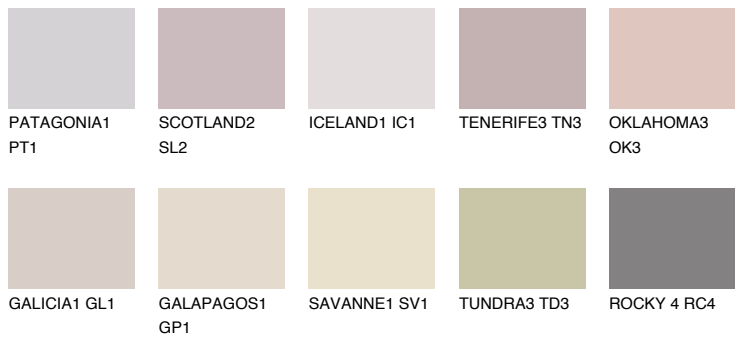

COLOUR DETAILS

MEXICO1 MX1

57% **TSR** 61%

Matching colours

COLOURS

INTENSE

For more information on plasters and paints, go to www.ceresit.it

*The presented colours refer to plasters and paints offered by Ceresit. Due to the use of digital techniques, the presented colours might not represent the original ones, thus they cannot be considered as a reliable colour presentation. We recommend checking the authentic colour samples.