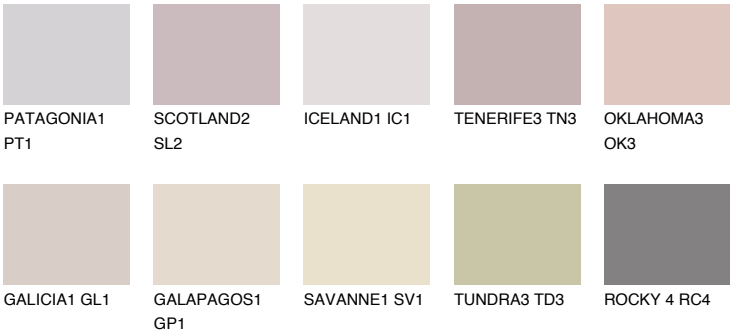

COLOUR DETAILS

MEXICO1 MX1

57% **TSR** 61%

Matching colours

COLOURS

INTENSE

For more information on plasters and paints, go to www.ceresit.it

*The presented colours refer to plasters and paints offered by Ceresit. Due to the use of digital techniques, the presented colours might not represent the original ones, thus they cannot be considered as a reliable colour presentation. We recommend checking the authentic colour samples.