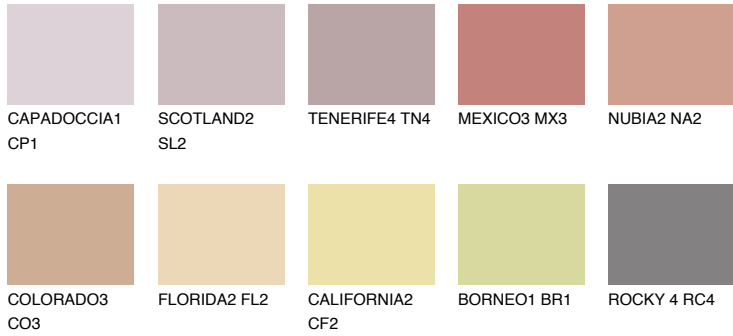

# COLOUR DETAILS

### Matching colours

#### COLOURS

#### INTENSE

For more information on plasters and paints, go to [www.ceresit.it](http://www.ceresit.it)

\*The presented colours refer to plasters and paints offered by Ceresit. Due to the use of digital techniques, the presented colours might not represent the original ones, thus they cannot be considered as a reliable colour presentation. We recommend checking the authentic colour samples.