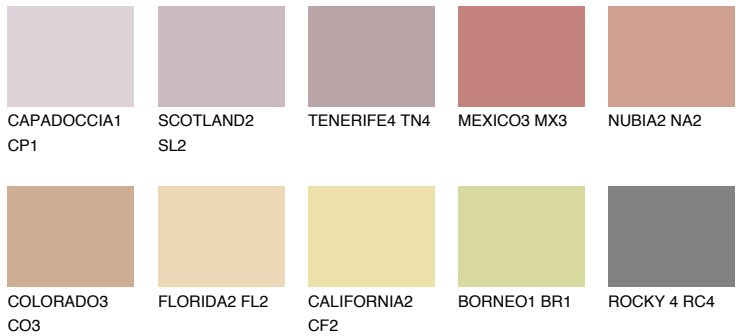

COLOUR DETAILS

MEXICO2 MX2

38% TSR 50%

Matching colours

COLOURS

INTENSE

For more information on plasters and paints, go to www.ceresit.it

*The presented colours refer to plasters and paints offered by Ceresit. Due to the use of digital techniques, the presented colours might not represent the original ones, thus they cannot be considered as a reliable colour presentation. We recommend checking the authentic colour samples.