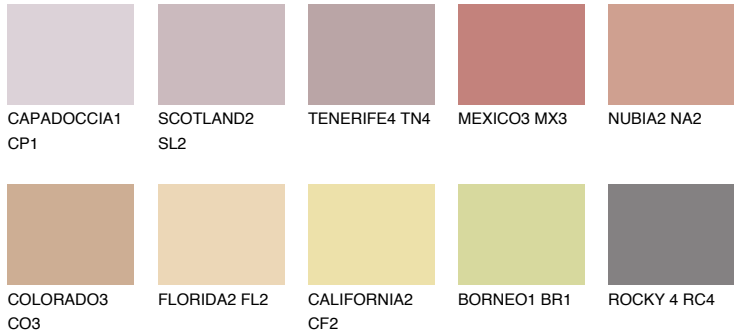

COLOUR DETAILS

MEXICO2 MX2

38% TSR 50%

Matching colours

COLOURS

INTENSE

For more information on plasters and paints, go to www.ceresit.it

*The presented colours refer to plasters and paints offered by Ceresit. Due to the use of digital techniques, the presented colours might not represent the original ones, thus they cannot be considered as a reliable colour presentation. We recommend checking the authentic colour samples.