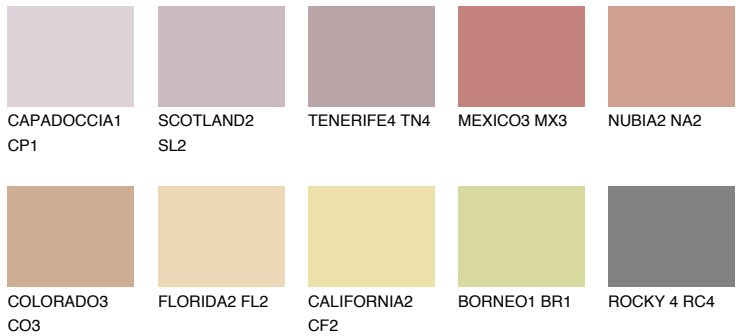

# COLOUR DETAILS

### Matching colours

#### COLOURS

#### INTENSE

For more information on plasters and paints, go to [www.ceresit.it](http://www.ceresit.it)

\*The presented colours refer to plasters and paints offered by Ceresit. Due to the use of digital techniques, the presented colours might not represent the original ones, thus they cannot be considered as a reliable colour presentation. We recommend checking the authentic colour samples.