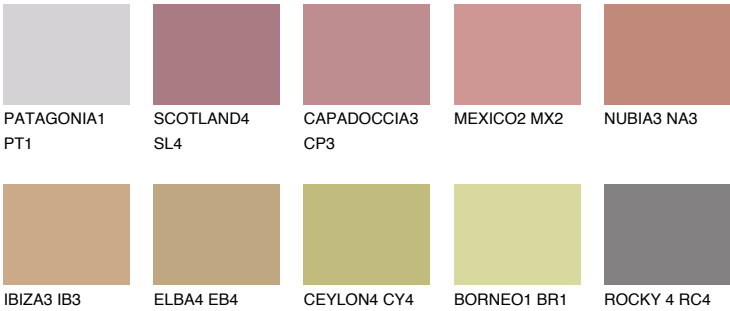

## MEXICO3 MX3

29% **TSR** 43%

### Matching colours

#### COLOURS

#### INTENSE

For more information on plasters and paints, go to [www.ceresit.it](http://www.ceresit.it)

\*The presented colours refer to plasters and paints offered by Ceresit. Due to the use of digital techniques, the presented colours might not represent the original ones, thus they cannot be considered as a reliable colour presentation. We recommend checking the authentic colour samples.