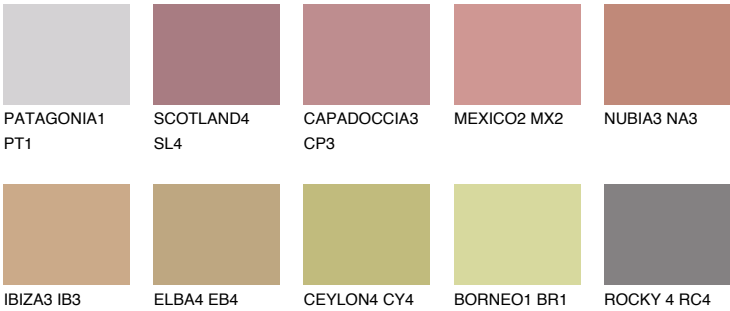

MEXICO3 MX3

☀ 29% **TSR** 43%

Matching colours

COLOURS

INTENSE

For more information on plasters and paints, go to www.ceresit.it

*The presented colours refer to plasters and paints offered by Ceresit. Due to the use of digital techniques, the presented colours might not represent the original ones, thus they cannot be considered as a reliable colour presentation. We recommend checking the authentic colour samples.