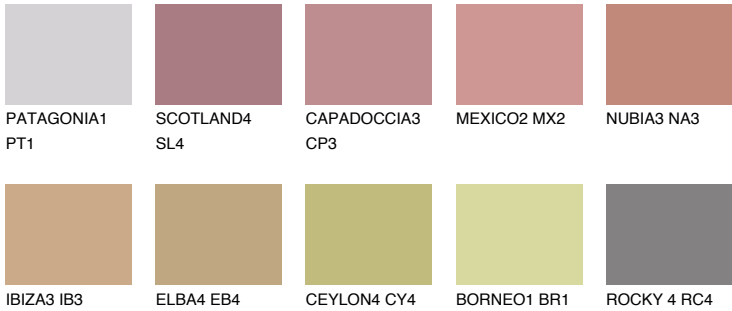

## MEXICO3 MX3

29% **TSR** 43%

### Matching colours

#### COLOURS

#### INTENSE

For more information on plasters and paints, go to [www.ceresit.it](http://www.ceresit.it)

\*The presented colours refer to plasters and paints offered by Ceresit. Due to the use of digital techniques, the presented colours might not represent the original ones, thus they cannot be considered as a reliable colour presentation. We recommend checking the authentic colour samples.