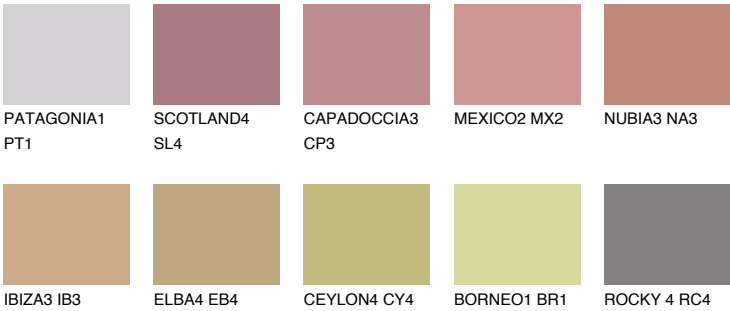

# COLOUR DETAILS

### Matching colours

#### COLOURS

#### INTENSE

For more information on plasters and paints, go to [www.ceresit.it](http://www.ceresit.it)

\*The presented colours refer to plasters and paints offered by Ceresit. Due to the use of digital techniques, the presented colours might not represent the original ones, thus they cannot be considered as a reliable colour presentation. We recommend checking the authentic colour samples.