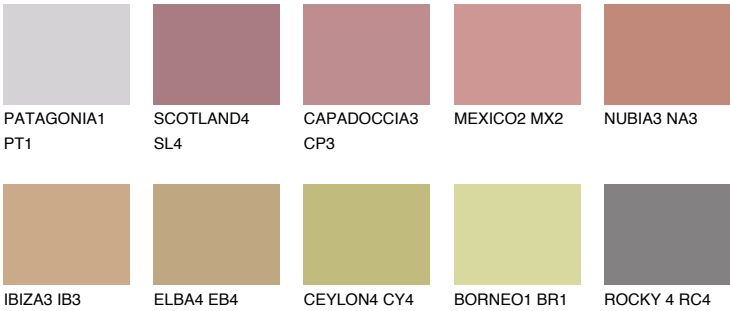

MEXICO3 MX3

29% **TSR** 43%

Matching colours

COLOURS

INTENSE

For more information on plasters and paints, go to www.ceresit.it

*The presented colours refer to plasters and paints offered by Ceresit. Due to the use of digital techniques, the presented colours might not represent the original ones, thus they cannot be considered as a reliable colour presentation. We recommend checking the authentic colour samples.