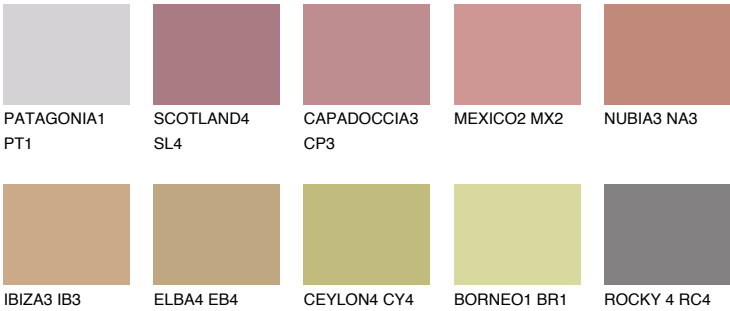

## MEXICO3 MX3

☀ 29%    **TSR** 43%

### Matching colours

#### COLOURS

#### INTENSE

For more information on plasters and paints, go to [www.ceresit.it](http://www.ceresit.it)

\*The presented colours refer to plasters and paints offered by Ceresit. Due to the use of digital techniques, the presented colours might not represent the original ones, thus they cannot be considered as a reliable colour presentation. We recommend checking the authentic colour samples.