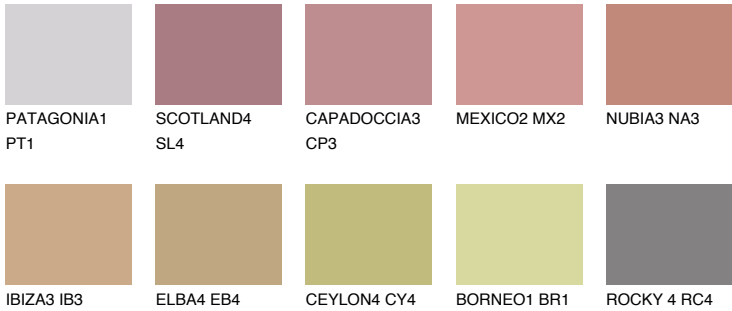

MEXICO3 MX3

29% **TSR** 43%

Matching colours

COLOURS

INTENSE

For more information on plasters and paints, go to www.ceresit.it

*The presented colours refer to plasters and paints offered by Ceresit. Due to the use of digital techniques, the presented colours might not represent the original ones, thus they cannot be considered as a reliable colour presentation. We recommend checking the authentic colour samples.