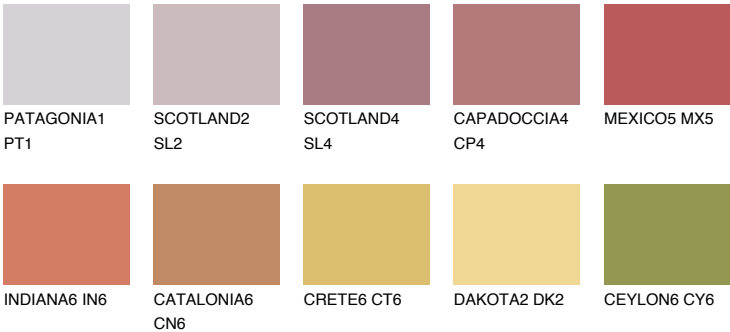

MEXICO4 MX4

☀ 23% **TSR** 47%

Matching colours

COLOURS

INTENSE

For more information on plasters and paints, go to www.ceresit.it

*The presented colours refer to plasters and paints offered by Ceresit. Due to the use of digital techniques, the presented colours might not represent the original ones, thus they cannot be considered as a reliable colour presentation. We recommend checking the authentic colour samples.