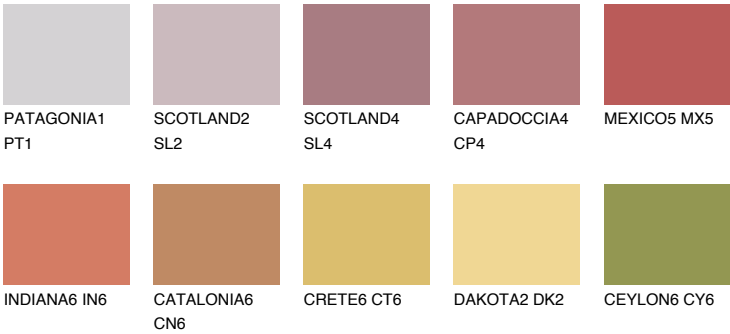

MEXICO4 MX4

☀ 23% **TSR** 47%

Matching colours

COLOURS

INTENSE

For more information on plasters and paints, go to www.ceresit.it

*The presented colours refer to plasters and paints offered by Ceresit. Due to the use of digital techniques, the presented colours might not represent the original ones, thus they cannot be considered as a reliable colour presentation. We recommend checking the authentic colour samples.