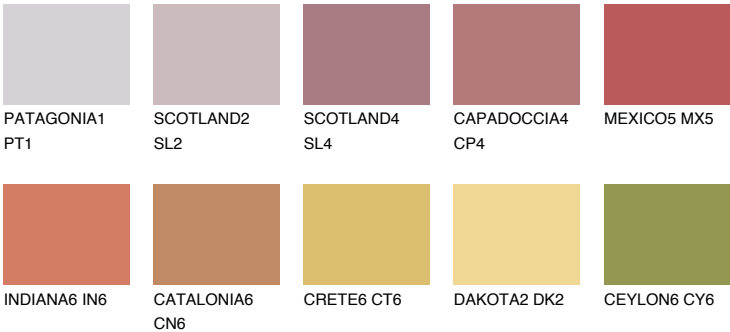

MEXICO4 MX4

☀ 23% **TSR** 47%

Matching colours

COLOURS

INTENSE

For more information on plasters and paints, go to
www.ceresit.it

*The presented colours refer to plasters and paints offered by Ceresit. Due to the use of digital techniques, the presented colours might not represent the original ones, thus they cannot be considered as a reliable colour presentation. We recommend checking the authentic colour samples.