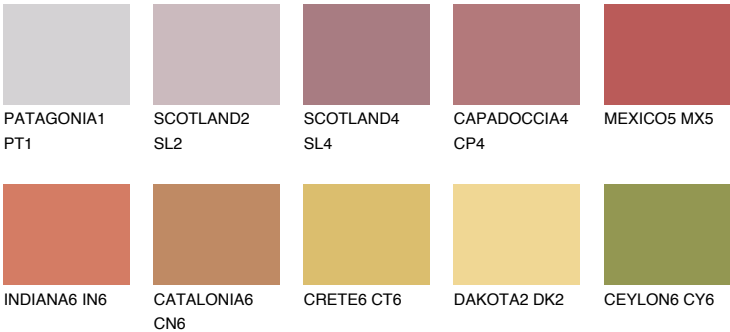

## MEXICO4 MX4

☀ 23%    **TSR** 47%

### Matching colours

#### COLOURS

#### INTENSE

For more information on plasters and paints, go to [www.ceresit.it](http://www.ceresit.it)

\*The presented colours refer to plasters and paints offered by Ceresit. Due to the use of digital techniques, the presented colours might not represent the original ones, thus they cannot be considered as a reliable colour presentation. We recommend checking the authentic colour samples.