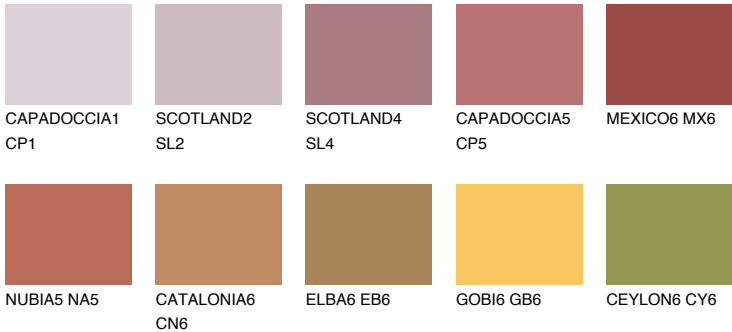

MEXICO5 MX5

19% **TSR** 45%

Matching colours

COLOURS

INTENSE

For more information on plasters and paints, go to www.ceresit.it

*The presented colours refer to plasters and paints offered by Ceresit. Due to the use of digital techniques, the presented colours might not represent the original ones, thus they cannot be considered as a reliable colour presentation. We recommend checking the authentic colour samples.