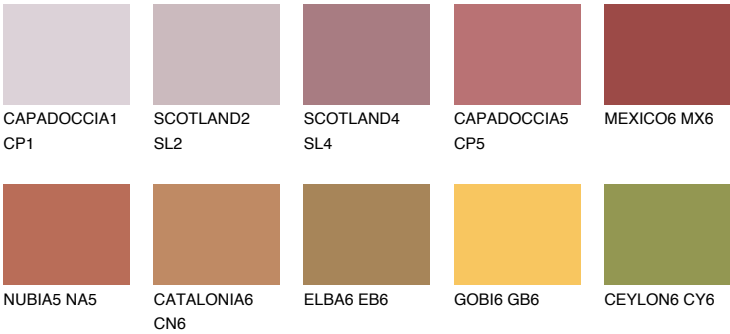

## MEXICO5 MX5

19% **TSR** 45%

### Matching colours

#### COLOURS

#### INTENSE

For more information on plasters and paints, go to [www.ceresit.it](http://www.ceresit.it)

\*The presented colours refer to plasters and paints offered by Ceresit. Due to the use of digital techniques, the presented colours might not represent the original ones, thus they cannot be considered as a reliable colour presentation. We recommend checking the authentic colour samples.